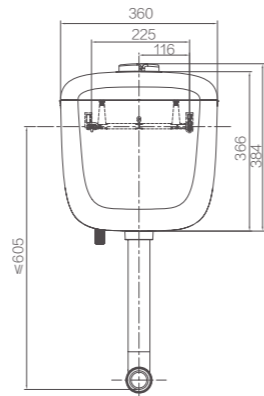

AG7102A: 220V AC Power Supply
AG7102B: DC Power Supply

AGY-100A/B/S
In-wall Infrared Urinal Sensor

AGY-100A: 220V AC Power Supply
AGY-100B: DC Power Supply
AGY-100S: Hydropower

AKB1050
Concealed Cistern

Size: 1080x600x80mm
Plastic Cistern with Chrome Button Panel
Compatible with Wall-hung Smart Toilet AKB1050

AGY108-2A/B
In-wall Infrared Urinal Sensor

AGY108-2A: 220V AC Power Supply
AGY108-2B: DC Power Supply

DC Power Supply

NY08
Concealed Cistern

Size: 497x(90-110)x(1240-1140)mm
Plastic Cistern without Button Panel
The available Button Panels:
Chrome Plated - NMG05
White Color - NMG01, NMG03
Black Color - NMG02, NMG06

Body: Brass
Color: Chrome

Body: Brass
Color: Chrome

NY19
Concealed Cistern

Size: 1200x466x80mm
Plastic Cistern without Button Panel
The available Button Panels:
Chrome Plated - NMG05
White Color - NMG01, NMG03
Black Color - NMG02, NMG06