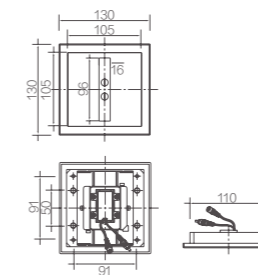

AS117
Plastic Cistern for Squatting Pan
Size: 380x120x420mm

AS116
Plastic Cistern for Squatting Pan
Size: 380x120x420mm

AG5711
Plastic Cistern for Squatting Pan Sensor Included
Size: 394x92x472mm

AGY108-2A: 220V AC Power Supply
AGY108-2B: DC Power Supply