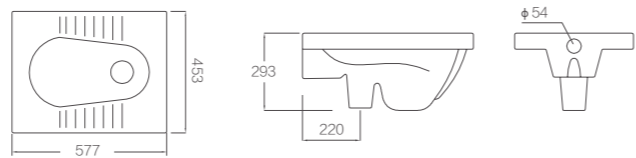

AN630
Urinal for Children

Size: 252x314x429mm
Top Inlet
Bottom Outlet

ALD536C
Squatting Pan for Children
Size: 484x389x205mm
Bottom Outlet

ALD515-1E
Squatting Pan
Size: 600x450x256mm
Bottom Outlet with S Trap

ALD507CE
Squatting Pan
Size: 583x455x205mm
Bottom Outlet

ALD506B
Squatting Pan
Size: 646x500x330mm
Bottom Outlet with S Trap

ALD507CG
Squatting Pan
Size: 625x455x215mm
Bottom Outlet

AS117
Plastic Cistern for Squatting Pan
Size: 380x120x420mm

ALD507G-1
Squatting Pan
Size: 577x453x293mm
Bottom Outlet with S Trap

AS116
Plastic Cistern for Squatting Pan
Size: 380x120x420mm

ALD507
Squatting Pan
Size: 582x452x317mm
Bottom Outlet with S Trap

AG5711
Plastic Cistern for Squatting Pan Sensor Included
Size: 394x92x472mm