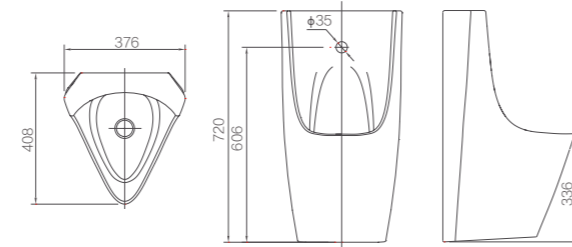

AN650
Wall-hung Urinal

Size: 408x376x720mm
Back Inlet
Back Outlet