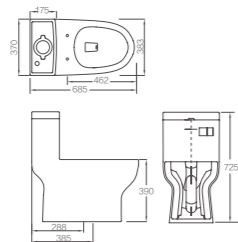

AB1801M
One piece Toilet

Size: 679x371x693mm
Dual Flush 5/3.5L
Rough-in: S-Trap 300mm

AG1081-AM/L
One piece Toilet

Size: 653x371x670mm
Siphonic Flushing
Dual Flush 5/3.5L
Rough-in: S-trap 300/400mm

AG1003M/L
One piece Toilet

Size: 725x355x743mm
Siphonic Flushing
Dual Flush 5/3.5L
Rough-in: S-trap 300/400mm

AD1005M/L
One piece Toilet

Size: 695x375x722mm
Siphonic Flushing
Dual Flush 5/3.5L
Rough-in: S-trap 300/400mm

AG1253M/L
One piece Toilet

Size: 685x370x725mm
Siphonic Flushing
Dual Flush 5/3.5L
Rough-in: S-trap 300/400mm

AG1078-1M/L
One piece Toilet

Size: 720x362x727mm
Siphonic Flushing
Dual Flush 5/3.5L
Rough-in: S-trap 300/400mm

AG1240-1M/L
One piece Toilet

Size: 702x397x668mm
Siphonic Flushing
Dual Flush 5/3.5L
Rough-in: S-trap 300/400mm

AG1007M/L
One piece Toilet

Size: 736x382x743mm
Siphonic Flushing
Dual Flush 5/3.5L
Rough-in: S-trap 300/400mm

AB1605M/L

One piece Toilet