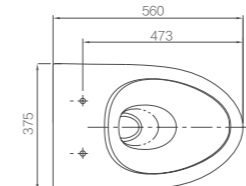

Size: 560x365x370mm
Wash Down Flushing
Dual Flush 5/3.5L
P-trap

AB2170H
Wall-hung Toilet

Size: 530x364x345mm
Wash Down Flushing
Dual Flush 5/3.5L
P-trap

FB2662
Wall-hung Toilet

Size: 575x375x360mm
Wash Down Flushing
Dual Flush 6/4.2L
P-trap

FB2657
Wall-hung Toilet

Size: 540x373x373mm
Wash Down Flushing
Dual Flush 6/4.2L
P-trap

AB21001H
Wall-hung Toilet

Size: 564x370x350mm
Siphonic Flushing
Dual Flush 5/3.5L
P-trap

AB21002H
Wall-hung Toilet

Size: 560x375x355mm
Wash Down Flushing
Dual Flush 5/3.5L
P-trap