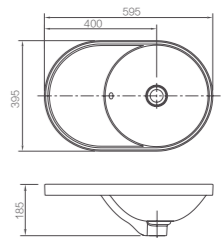

Size: 600x400x185mm
With Overflow

AP41004C
Counter-top Basin

Size: 495x455x180mm
With Overflow

AP439E
Counter-top Basin

Size: 460x370x133mm
Without Overflow

AP4201
Counter-top Basin

Size: 456x456x146mm
Without Overflow

AP41005C
Semi-recessed Basin

Size: 495x455x180mm
With Overflow

AP41006C
Counter-top Basin

Size: 550x455x185mm
With Overflow

AP4301
Counter-top Basin

Size: 448x448x190mm
With Overflow

AP476
Counter-top Basin

Size: 440x440x215mm
With Overflow

AP41007C
Semi-recessed Basin

Size: 540x455x185mm
With Overflow

AP41003D
Semi-recessed Basin

Size: 595x395x185mm
With Overflow

AP406E

Under-counter Basin

Size: 528x415x234mm
With Overflow

AP416E

Under-counter Basin

Size: 606x460x202mm
With Overflow

AP31005C/AL9005C

Wall-hung Basin with Semi-pedestal

Size: 500x480x506mm
With Overflow

AP31005D/AL9005G

Wall-hung Basin with Semi-pedestal