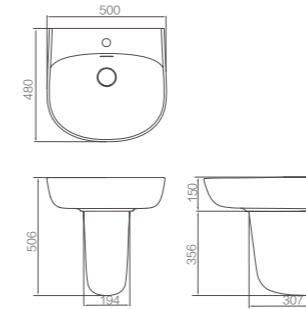

Size: 440x440x215mm
With Overflow

AP41007C
Semi-recessed Basin

Size: 540x455x185mm
With Overflow

AP41003D
Semi-recessed Basin

Size: 595x395x185mm
With Overflow

AP406E

Under-counter Basin

Size: 528x415x234mm
With Overflow

AP416E

Under-counter Basin

Size: 606x460x202mm
With Overflow

AP31005C/AL9005C

Wall-hung Basin with Semi-pedestal

Size: 500x480x506mm
With Overflow

AP31005D/AL9005G

Wall-hung Basin with Semi-pedestal

Size: 600x480x506mm
With Overflow

AP4031E

Under-counter Basin

Size: 512x351x209mm
With Overflow

ATX5942F

Under-counter Basin

Size: 580x420x198mm
With Overflow

AGP32037C/AGL9605C

Wall-hung Basin with Semi-pedestal

Size: 550x500x498mm
With Overflow

AGP32037D/AGL9605C

Wall-hung Basin with Semi-pedestal

Size: 650x500x498mm
With Overflow

AP4036

Under-counter Basin

Size: 545x365x205mm
With Overflow