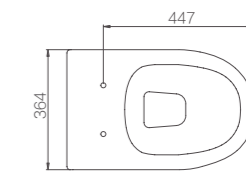

FB2656
Wall-hung Toilet

Size: 545x360x375mm
Wash Down Flushing
Dual Flush 6/4.2L
P-trap

NF206A
Wall-hung Toilet

Size: 560x375x370mm
Wash Down Flushing
Dual Flush 5/3.5L
P-trap

AKB1050
Smart Toilet

Size: 592x400x424mm
Wall-hung Pan
Wash Down Flushing
Dual Flush: 6/4.2L
P-trap
Rated Power: 1130W
Power Supply: AC 220V (50Hz)
Water Pressure: 0.1MPA-0.75MPA

AKB2130
Smart Toilet

Size: 601x410x430mm
Wall-hung Pan
Wash Down Flushing
Dual Flush: 6/4.2L
P-trap
Rated Power: 1130W
Power Supply: AC 220V (50Hz)
Water Pressure: 0.1MPA-0.75MPA

NF205A
Wall-hung Toilet

Size: 560x365x370mm
Wash Down Flushing
Dual Flush 5/3.5L
P-trap

AB2170H
Wall-hung Toilet

Size: 530x364x345mm
Wash Down Flushing
Dual Flush 5/3.5L
P-trap

FB2662
Wall-hung Toilet

Size: 575x375x360mm
Wash Down Flushing
Dual Flush 6/4.2L
P-trap

FB2657
Wall-hung Toilet

Size: 540x373x373mm
Wash Down Flushing
Dual Flush 6/4.2L
P-trap

AB21001H
Wall-hung Toilet

Size: 564x370x350mm
Siphonic Flushing
Dual Flush 5/3.5L
P-trap

AB21002H
Wall-hung Toilet

Size: 560x375x355mm
Wash Down Flushing
Dual Flush 5/3.5L
P-trap