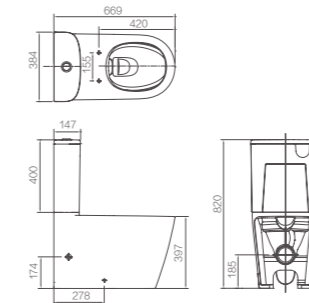

Close-coupled Toilet

Pan Size: 652x383x422mm
Cistern Size: 398x136x388mm
Rimless Design
Wash Down Flushing
Dual Flush 4.5/3L
Rough-in: P-Trap 185mm

AB2232H/AS8232D

Close-coupled Toilet

Pan Size: 669x377x420mm
Cistern Size: 394x150x402mm
Rimless Design
Wash Down Flushing
Dual Flush 4.5/3L
Rough-in: P-Trap 185mm

AB1187-AM/L

One piece Toilet

Size: 736x382x752mm
Siphonic Flushing
Dual Flush 5/3.5L
Rough-in: S-trap 300/400mm

AB1183M/L

One piece Toilet

Size: 730x376x752mm
Siphonic Flushing
Dual Flush 5/3.5L
Rough-in: S-trap 300/400mm

AB2231H/AS8231D

Close-coupled Toilet

Pan Size: 669x368x420mm
Cistern Size: 385x147x400mm
Rimless Design
Wash Down Flushing
Dual Flush 4.5/3L
Rough-in: P-Trap 185mm

AB2194H/AS8195D

Close-coupled Toilet

Pan Size: 645x380x415mm
Cistern Size: 400x130x385mm
Rimless Design
Wash Down Flushing
Dual Flush 4.5/3L
Rough-in: P-Trap 185mm

AB2133M/L AS8133D

Close-coupled Toilet

Pan Size: 685x363x390mm
Cistern Size: 180x375x340mm
Siphonic Flushing
Dual Flush 6/4.2L
Rough-in: S-trap 300/400mm

AB2118H /AS8103D

Close-coupled Toilet

Pan Size: 670x375x390mm
Cistern Size: 458x212x355mm
Wash Down Flushing
Dual Flush 6/4.2L
Rough-in: P-trap 185mm