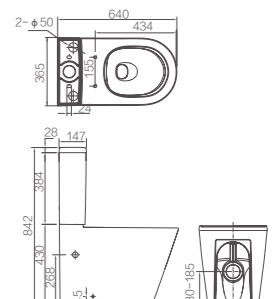

AB2133M/L AS8133D

Close-coupled Toilet

Pan Size: 685x363x390mm
Cistern Size: 180x375x340mm
Siphonic Flushing
Dual Flush 6/4.2L
Rough-in: S-trap 300/400mm

AB2118H /AS8103D

Close-coupled Toilet

Pan Size: 670x375x390mm
Cistern Size: 458x212x355mm
Wash Down Flushing
Dual Flush 6/4.2L
Rough-in: P-trap 185mm

AB2233H/AS8234D

Close-coupled Toilet

Pan Size: 642x360x430mm
Cistern Size: 360x147x384mm
Rimless Design
Wash Down Flushing
Dual Flush 4.5/3L
Rough-in: P-trap 185mm

AB2234H/ AS8234D

Close-coupled Toilet

Pan Size: 640x365x430mm
Cistern Size: 365x147x384mm
Rimless Design
Wash Down Flushing
Dual Flush 4.5/3L
Rough-in: P-trap 185mm

AB2199H/AS8199D

Close-coupled Toilet

Pan Size: 675x375x415mm
 Cistern Size: 400x165x375mm
 Wash down Flushing
 Dual Flush 6/4.2L
 Rough-in: P-trap 195mm

AB2193H

Floor-standing Toilet

Size: 530x290x405mm
 Wash down Flushing
 Dual Flush 6/4.2L
 Rough-in: P-trap 190mm

Size: 530x380x405mm
 Wash Down Flushing
 Dual Flush 6/4.2L
 Rough-in: P-trap 190mm

FB2649H

Wall-hung Toilet

Size: 645x380x415mm
 Wash Down Flushing
 Dual Flush 5/3.5L
 P-trap

AP41024B
 Counter-top Basin

Size: 400x400x160mm
 Without Overflow
 Various Colors are available