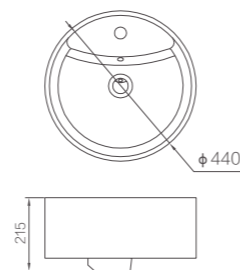

Size: 530x380x405mm
 Wash Down Flushing
 Dual Flush 6/4.2L
 Rough-in: P-trap 190mm

FB2649H

Wall-hung Toilet

Size: 645x380x415mm
 Wash Down Flushing
 Dual Flush 5/3.5L
 P-trap

AP41024B
 Counter-top Basin

Size: 400x400x160mm
 Without Overflow
 Various Colors are available

Size: 600x400x185mm
With Overflow

AP41004C
Counter-top Basin

Size: 495x455x180mm
With Overflow

AP439E
Counter-top Basin

Size: 460x370x133mm
Without Overflow

AP4201
Counter-top Basin

Size: 456x456x146mm
Without Overflow

AP41005C
Semi-recessed Basin

Size: 495x455x180mm
With Overflow

AP41006C
Counter-top Basin

Size: 550x455x185mm
With Overflow

AP4301
Counter-top Basin

Size: 448x448x190mm
With Overflow

AP476
Counter-top Basin

Size: 440x440x215mm
With Overflow

AP41007C
Semi-recessed Basin

Size: 540x455x185mm
With Overflow

AP41003D
Semi-recessed Basin

Size: 595x395x185mm
With Overflow

AP406E

Under-counter Basin

Size: 528x415x234mm
With Overflow