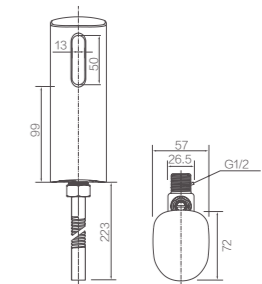

ALD507G-1
Squatting Pan
Size: 577x453x293mm
Bottom Outlet with S Trap

AS116
Plastic Cistern for Squatting Pan
Size: 380x120x420mm

ALD507
Squatting Pan
Size: 582x452x317mm
Bottom Outlet with S Trap

AG5711
Plastic Cistern for Squatting Pan Sensor Included
Size: 394x92x472mm

AKB1050
Concealed Cistern

Size: 1080x600x80mm
Plastic Cistern with Chrome Button Panel
Compatible with Wall-hung Smart Toilet AKB1050

AGY108-2A/B
In-wall Infrared Urinal Sensor

AGY108-2A: 220V AC Power Supply
AGY108-2B: DC Power Supply

AGY-106
Infrared Urinal Sensor

DC Power Supply

NY08
Concealed Cistern

Size: 497x(90-110)x(1240-1140)mm
Plastic Cistern without Button Panel
The available Button Panels:
Chrome Plated - NMG05
White Color - NMG01, NMG03
Black Color - NMG02, NMG06

C05-A
Flush Valve for Urinal

Body: Brass
Color: Chrome

C02
Flush Valve for Urinal

Body: Brass
Color: Chrome

NY19
Concealed Cistern

Size: 1200x466x80mm
Plastic Cistern without Button Panel
The available Button Panels:
Chrome Plated - NMG05
White Color - NMG01, NMG03
Black Color - NMG02, NMG06