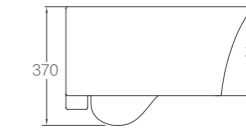

ARROW

A Global Master in Smart Home

ARROW

www.arrowhomegroup.com

CERAMIC 2023

AKB1197-BM/L
Smart Toilet

Size: 680x410x475mm
Floor-standing Pan
Siphonic Flushing
Single Flush 5L
Rough-in: S-trap 300/400mm
Rated Power: 1050W
Power Supply: AC 220V (50Hz)
Water Pressure: 0.2MPA-0.75MPA

FB2656
Wall-hung Toilet

Size: 545x360x375mm
Wash Down Flushing
Dual Flush 6/4.2L
P-trap

NF206A
Wall-hung Toilet

Size: 560x375x370mm
Wash Down Flushing
Dual Flush 5/3.5L
P-trap

AKB1050
Smart Toilet

Size: 592x400x424mm
Wall-hung Pan
Wash Down Flushing
Dual Flush: 6/4.2L
P-trap
Rated Power: 1130W
Power Supply: AC 220V (50Hz)
Water Pressure: 0.1MPA-0.75MPA