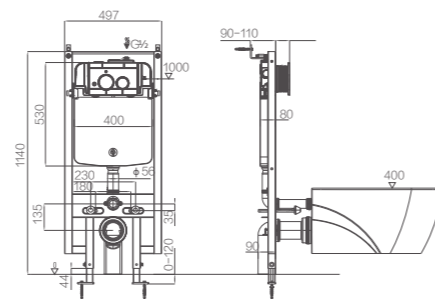

ALD507CE
Squatting Pan
Size: 583x455x205mm
Bottom Outlet

ALD506B
Squatting Pan
Size: 646x500x330mm
Bottom Outlet with S Trap

ALD507CG
Squatting Pan
Size: 625x455x215mm
Bottom Outlet

AS117
Plastic Cistern for Squatting Pan
Size: 380x120x420mm

ALD507G-1
Squatting Pan
Size: 577x453x293mm
Bottom Outlet with S Trap

AS116
Plastic Cistern for Squatting Pan
Size: 380x120x420mm

ALD507
Squatting Pan
Size: 582x452x317mm
Bottom Outlet with S Trap

AG5711
Plastic Cistern for Squatting Pan Sensor Included
Size: 394x92x472mm

AKB1050
Concealed Cistern

Size: 1080x600x80mm
Plastic Cistern with Chrome Button Panel
Compatible with Wall-hung Smart Toilet AKB1050

AGY108-2A/B
In-wall Infrared Urinal Sensor

AGY108-2A: 220V AC Power Supply
AGY108-2B: DC Power Supply

AGY-106
Infrared Urinal Sensor

DC Power Supply

NY08
Concealed Cistern

Size: 497x(90-110)x(1240-1140)mm
Plastic Cistern without Button Panel
The available Button Panels:
Chrome Plated - NMG05
White Color - NMG01, NMG03
Black Color - NMG02, NMG06