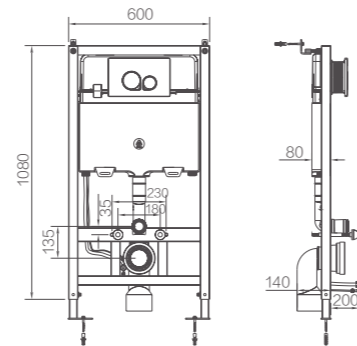

ALD507CE
Squatting Pan
Size: 583x455x205mm
Bottom Outlet

ALD506B
Squatting Pan
Size: 646x500x330mm
Bottom Outlet with S Trap

ALD507CG
Squatting Pan
Size: 625x455x215mm
Bottom Outlet

AS117
Plastic Cistern for Squatting Pan
Size: 380x120x420mm

ALD507G-1
Squatting Pan
Size: 577x453x293mm
Bottom Outlet with S Trap

AS116
Plastic Cistern for Squatting Pan
Size: 380x120x420mm

ALD507
Squatting Pan
Size: 582x452x317mm
Bottom Outlet with S Trap

AG5711
Plastic Cistern for Squatting Pan Sensor Included
Size: 394x92x472mm

AS115
Plastic Cistern for Squatting Pan
Size: 385x120x470mm

AG7102A/B
Urinal Sensor (Sprayer Style)

AG7102A: 220V AC Power Supply
AG7102B: DC Power Supply

AGY-100A/B/S
In-wall Infrared Urinal Sensor

AGY-100A: 220V AC Power Supply
AGY-100B: DC Power Supply
AGY-100S: Hydropower

AKB1050
Concealed Cistern

Size: 1080x600x80mm
Plastic Cistern with Chrome Button Panel
Compatible with Wall-hung Smart Toilet AKB1050

AGY108-2A/B
In-wall Infrared Urinal Sensor

AGY108-2A: 220V AC Power Supply
AGY108-2B: DC Power Supply