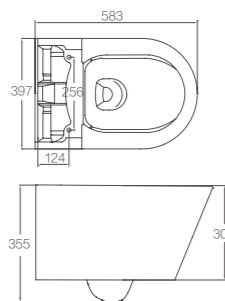

AKB1310-UM/L
Smart Toilet

Size: 705x393x499mm
Floor-standing Pan
Siphonic Flushing
Single Flush 5L
Rough-in: S-trap 300/400mm
Rated Power: 1180W
Power Supply: AC 220V (50Hz)
Water Pressure: 0.14MPA-0.75MPA

FB2656
Wall-hung Toilet

Size: 545x360x375mm
Wash Down Flushing
Dual Flush 6/4.2L
P-trap

NF206A
Wall-hung Toilet

Size: 560x375x370mm
Wash Down Flushing
Dual Flush 5/3.5L
P-trap

AKB1050
Smart Toilet

Size: 592x400x424mm
Wall-hung Pan
Wash Down Flushing
Dual Flush: 6/4.2L
P-trap
Rated Power: 1130W
Power Supply: AC 220V (50Hz)
Water Pressure: 0.1MPA-0.75MPA

AKB2130
Smart Toilet

Size: 601x410x430mm
Wall-hung Pan
Wash Down Flushing
Dual Flush: 6/4.2L
P-trap
Rated Power: 1130W
Power Supply: AC 220V (50Hz)
Water Pressure: 0.1MPA-0.75MPA

NF205A
Wall-hung Toilet

Size: 560x365x370mm
Wash Down Flushing
Dual Flush 5/3.5L
P-trap

AB2170H
Wall-hung Toilet

Size: 530x364x345mm
Wash Down Flushing
Dual Flush 5/3.5L
P-trap

FB2662
Wall-hung Toilet

Size: 575x375x360mm
Wash Down Flushing
Dual Flush 6/4.2L
P-trap