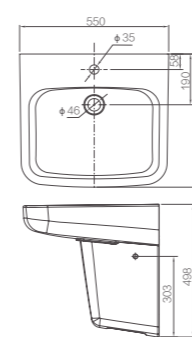

Size: 440x440x215mm
With Overflow

AP41007C
Semi-recessed Basin

Size: 540x455x185mm
With Overflow

AP41003D
Semi-recessed Basin

Size: 595x395x185mm
With Overflow

AP406E

Under-counter Basin

Size: 528x415x234mm
With Overflow

AP416E

Under-counter Basin

Size: 606x460x202mm
With Overflow

AP31005C/AL9005C

Wall-hung Basin with Semi-pedestal

Size: 500x480x506mm
With Overflow

AP31005D/AL9005G

Wall-hung Basin with Semi-pedestal

Size: 600x480x506mm
With Overflow

AP4031E

Under-counter Basin

Size: 512x351x209mm
With Overflow

ATX5942F

Under-counter Basin

Size: 580x420x198mm
With Overflow

AGP32037C/AGL9605C

Wall-hung Basin with Semi-pedestal

Size: 550x500x498mm
With Overflow

AGP32037D/AGL9605C

Wall-hung Basin with Semi-pedestal

Size: 650x500x498mm
With Overflow

AP4036

Under-counter Basin

Size: 545x365x205mm
With Overflow