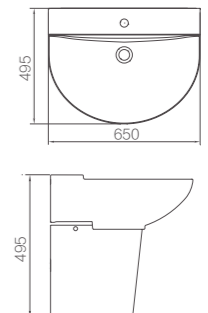

Wall-hung Basin with Semi-pedestal

Size: 550x500x498mm
With Overflow

AGP32037D/AGL9605C

Wall-hung Basin with Semi-pedestal

Size: 650x500x498mm
With Overflow

AP4036

Under-counter Basin

Size: 545x365x205mm
With Overflow

AP31002C/AL9002C

Wall-hung Basin with Semi-pedestal

Size: 570x490x340mm
With Overflow

AGP32032E/AGL9604C

Wall-hung Basin with Semi-pedestal

Size: 650x495x495mm
With Overflow

AP306/AL901
Wall-hung Basin with Full Pedestal

Size: 420x415x800mm
With Overflow

AP304/AL901
Wall-hung Basin with Full Pedestal

Size: 520x480x810mm
With Overflow

AP31005C/AL9005A
Wall-hung Basin with Full Pedestal

Size: 500x480x820mm
With Overflow

AGP32037C/AGL9605A
Wall-hung Basin with Full Pedestal

Size: 550x500x830mm
With Overflow

AP307E/AL907
Wall-hung Basin with Full Pedestal

Size: 575x493x805mm
With Overflow

AM7702/AL7702Z
Mop Sink with Pedestal

Size: 560x465x633mm

AN6701
Wall-hung Urinal

Size: 289x312x742mm
Back Inlet
Back Outlet