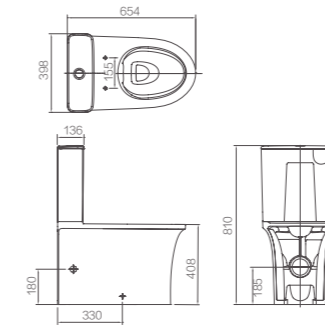

Size: 702x397x668mm
Siphonic Flushing
Dual Flush 5/3.5L
Rough-in: S-trap 300/400mm

AG1007M/L
One piece Toilet

Size: 736x382x743mm
Siphonic Flushing
Dual Flush 5/3.5L
Rough-in: S-trap 300/400mm

AB1605M/L

One piece Toilet

Size: 678x376x721mm
Siphonic Flushing
Dual Flush 5/3.5L
Rough-in: S-trap 300/400mm

AB1606M/L

One piece Toilet

Size: 695x377x733mm
Siphonic Flushing
Dual Flush 5/3.5L
Rough-in: S-trap 300/400mm

AB2230H/AS8230D

Close-coupled Toilet

Pan Size: 652x383x422mm
Cistern Size: 398x136x388mm
Rimless Design
Wash Down Flushing
Dual Flush 4.5/3L
Rough-in: P-Trap 185mm

AB2232H/AS8232D

Close-coupled Toilet

Pan Size: 669x377x420mm
Cistern Size: 394x150x402mm
Rimless Design
Wash Down Flushing
Dual Flush 4.5/3L
Rough-in: P-Trap 185mm

AB1187-AM/L

One piece Toilet

Size: 736x382x752mm
Siphonic Flushing
Dual Flush 5/3.5L
Rough-in: S-trap 300/400mm

AB1183M/L

One piece Toilet

Size: 730x376x752mm
Siphonic Flushing
Dual Flush 5/3.5L
Rough-in: S-trap 300/400mm