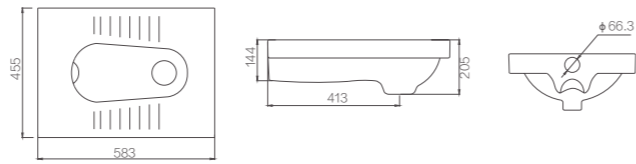

Size: 332x266x670mm
Back Inlet
Back Outlet

AN650
Wall-hung Urinal

Size: 408x376x720mm
Back Inlet
Back Outlet

FN6660C
Wall-hung Urinal

Size: 380x305x650mm
Back Inlet

AN636
Wall-hung Urinal with Sensor

Size: 370x357x770mm
Back Inlet
Back Outlet

AN630
Urinal for Children

Size: 252x314x429mm
Top Inlet
Bottom Outlet

ALD536C
Squatting Pan for Children
Size: 484x389x205mm
Bottom Outlet

ALD515-1E
Squatting Pan
Size: 600x450x256mm
Bottom Outlet with S Trap

ALD507CE
Squatting Pan
Size: 583x455x205mm
Bottom Outlet

ALD506B
Squatting Pan
Size: 646x500x330mm
Bottom Outlet with S Trap

ALD507CG
Squatting Pan
Size: 625x455x215mm
Bottom Outlet

AS117
Plastic Cistern for Squatting Pan
Size: 380x120x420mm