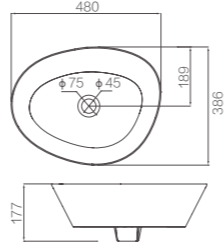

Size: 530x380x405mm
 Wash Down Flushing
 Dual Flush 6/4.2L
 Rough-in: P-trap 190mm

FB2649H

Wall-hung Toilet

Size: 645x380x415mm
 Wash Down Flushing
 Dual Flush 5/3.5L
 P-trap

AP41024B
 Counter-top Basin

Size: 400x400x160mm
 Without Overflow
 Various Colors are available

AP4303-Y
 Counter-top Basin

Size: 596x378x188mm
 With Overflow
 Various Colors are available

AP41024D
 Counter-top Basin

Size: 600x400x160mm
 Without Overflow
 Various Colors are available

AP41025D
 Counter-top Basin

Size: 600x400x160mm
 Without Overflow
 Various Colors are available

AP41026D
Counter-top Basin

Size: 600x400x135mm
Without Overflow

AP4206
Counter-top Basin

Size: 480x386x177mm
With Overflow

AP41002D
Semi-recessed Basin

Size: 600x400x185mm
With Overflow

AP41004C
Counter-top Basin

Size: 495x455x180mm
With Overflow

AP439E
Counter-top Basin

Size: 460x370x133mm
Without Overflow

AP4201
Counter-top Basin

Size: 456x456x146mm
Without Overflow