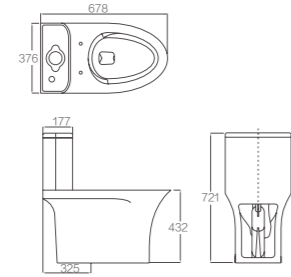

Size: 685x370x725mm
Siphonic Flushing
Dual Flush 5/3.5L
Rough-in: S-trap 300/400mm

AG1078-1M/L
One piece Toilet

Size: 720x362x727mm
Siphonic Flushing
Dual Flush 5/3.5L
Rough-in: S-trap 300/400mm

AG1240-1M/L
One piece Toilet

Size: 702x397x668mm
Siphonic Flushing
Dual Flush 5/3.5L
Rough-in: S-trap 300/400mm

AG1007M/L
One piece Toilet

Size: 736x382x743mm
Siphonic Flushing
Dual Flush 5/3.5L
Rough-in: S-trap 300/400mm

AB1605M/L

One piece Toilet

Size: 678x376x721mm
Siphonic Flushing
Dual Flush 5/3.5L
Rough-in: S-trap 300/400mm

AB1606M/L

One piece Toilet

Size: 695x377x733mm
Siphonic Flushing
Dual Flush 5/3.5L
Rough-in: S-trap 300/400mm

AB2230H/AS8230D

Close-coupled Toilet

Pan Size: 652x383x422mm
Cistern Size: 398x136x388mm
Rimless Design
Wash Down Flushing
Dual Flush 4.5/3L
Rough-in: P-Trap 185mm

AB2232H/AS8232D

Close-coupled Toilet

Pan Size: 669x377x420mm
Cistern Size: 394x150x402mm
Rimless Design
Wash Down Flushing
Dual Flush 4.5/3L
Rough-in: P-Trap 185mm