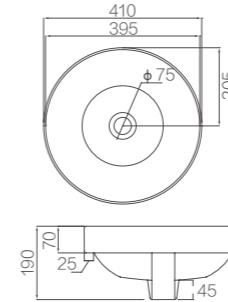

AP4305-Y
Counter-top Basin

Size: 410x410x190mm
With Overflow
Various Colors are available