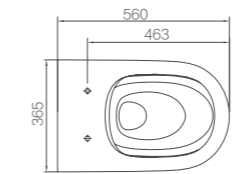

ARROW

A Global Master in Smart Home

ARROW

www.arrowhomegroup.com

CERAMIC 2023

AKB1197-BM/L
Smart Toilet

Size: 680x410x475mm
Floor-standing Pan
Siphonic Flushing
Single Flush 5L
Rough-in: S-trap 300/400mm
Rated Power: 1050W
Power Supply: AC 220V (50Hz)
Water Pressure: 0.2MPA-0.75MPA

FB2656
Wall-hung Toilet

Size: 545x360x375mm
Wash Down Flushing
Dual Flush 6/4.2L
P-trap

NF206A
Wall-hung Toilet

Size: 560x375x370mm
Wash Down Flushing
Dual Flush 5/3.5L
P-trap

AKB1050
Smart Toilet

Size: 592x400x424mm
Wall-hung Pan
Wash Down Flushing
Dual Flush: 6/4.2L
P-trap
Rated Power: 1130W
Power Supply: AC 220V (50Hz)
Water Pressure: 0.1MPA-0.75MPA

Size: 560x365x370mm
Wash Down Flushing
Dual Flush 5/3.5L
P-trap

AB2170H
Wall-hung Toilet

Size: 530x364x345mm
Wash Down Flushing
Dual Flush 5/3.5L
P-trap

FB2662
Wall-hung Toilet

Size: 575x375x360mm
Wash Down Flushing
Dual Flush 6/4.2L
P-trap