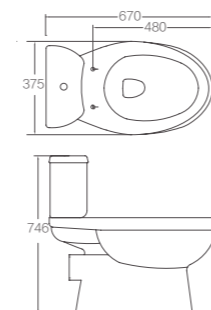

AB2231H/AS8231D

Close-coupled Toilet

Pan Size: 669x368x420mm
Cistern Size: 385x147x400mm
Rimless Design
Wash Down Flushing
Dual Flush 4.5/3L
Rough-in: P-Trap 185mm

AB2194H/AS8195D

Close-coupled Toilet

Pan Size: 645x380x415mm
Cistern Size: 400x130x385mm
Rimless Design
Wash Down Flushing
Dual Flush 4.5/3L
Rough-in: P-Trap 185mm

AB2133M/L AS8133D

Close-coupled Toilet

Pan Size: 685x363x390mm
Cistern Size: 180x375x340mm
Siphonic Flushing
Dual Flush 6/4.2L
Rough-in: S-trap 300/400mm

AB2118H /AS8103D

Close-coupled Toilet

Pan Size: 670x375x390mm
Cistern Size: 458x212x355mm
Wash Down Flushing
Dual Flush 6/4.2L
Rough-in: P-trap 185mm

AB2233H/AS8234D

Close-coupled Toilet

Pan Size: 642x360x430mm
Cistern Size: 360x147x384mm
Rimless Design
Wash Down Flushing
Dual Flush 4.5/3L
Rough-in: P-trap 185mm

AB2234H/ AS8234D

Close-coupled Toilet

Pan Size: 640x365x430mm
Cistern Size: 365x147x384mm
Rimless Design
Wash Down Flushing
Dual Flush 4.5/3L
Rough-in: P-trap 185mm

AB2199H/AS8199D

Close-coupled Toilet

Pan Size: 675x375x415mm
 Cistern Size: 400x165x375mm
 Wash down Flushing
 Dual Flush 6/4.2L
 Rough-in: P-trap 195mm

AB2193H

Floor-standing Toilet

Size: 530x290x405mm
 Wash down Flushing
 Dual Flush 6/4.2L
 Rough-in: P-trap 190mm