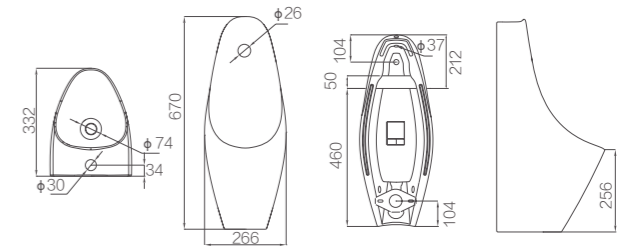

AN6703
Wall-hung Urinal

Size: 336x274x693mm
Back Inlet
Back Outlet

AN6704
Wall-hung Urinal

Size: 344x301x705mm
Back Inlet
Back Outlet

AN6705
Wall-hung Urinal

Size: 375x305x575mm
Back Inlet

AN660
Wall-hung Urinal

Size: 348x337x587mm
Back Inlet
Back Outlet

AN632
Wall-hung Urinal

Size: 365x345x745mm
Top Inlet/Back Inlet
Back Outlet

AN661
Wall-hung Urinal

Size: 372x317x597mm
Back Inlet
Back Outlet

AN639
Wall-hung Urinal

Size: 332x266x670mm
Back Inlet
Back Outlet

AN650
Wall-hung Urinal

Size: 408x376x720mm
Back Inlet
Back Outlet

FN6660C
Wall-hung Urinal

Size: 380x305x650mm
Back Inlet

AN636
Wall-hung Urinal with Sensor

Size: 370x357x770mm
Back Inlet
Back Outlet