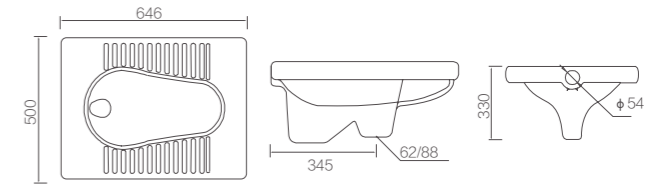

Size: 332x266x670mm
Back Inlet
Back Outlet

AN650
Wall-hung Urinal

Size: 408x376x720mm
Back Inlet
Back Outlet

FN6660C
Wall-hung Urinal

Size: 380x305x650mm
Back Inlet

AN636
Wall-hung Urinal with Sensor

Size: 370x357x770mm
Back Inlet
Back Outlet

AN630
Urinal for Children

Size: 252x314x429mm
Top Inlet
Bottom Outlet

ALD536C
Squatting Pan for Children
Size: 484x389x205mm
Bottom Outlet

ALD515-1E
Squatting Pan
Size: 600x450x256mm
Bottom Outlet with S Trap

ALD507CE
Squatting Pan
Size: 583x455x205mm
Bottom Outlet

ALD506B
Squatting Pan
Size: 646x500x330mm
Bottom Outlet with S Trap

ALD507CG
Squatting Pan
Size: 625x455x215mm
Bottom Outlet

AS117
Plastic Cistern for Squatting Pan
Size: 380x120x420mm