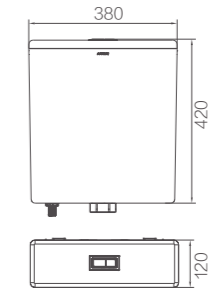

Size: 332x266x670mm
Back Inlet
Back Outlet

AN650
Wall-hung Urinal

Size: 408x376x720mm
Back Inlet
Back Outlet

FN6660C
Wall-hung Urinal

Size: 380x305x650mm
Back Inlet

AN636
Wall-hung Urinal with Sensor

Size: 370x357x770mm
Back Inlet
Back Outlet

AN630
Urinal for Children

Size: 252x314x429mm
Top Inlet
Bottom Outlet

ALD536C
Squatting Pan for Children
Size: 484x389x205mm
Bottom Outlet

ALD515-1E
Squatting Pan
Size: 600x450x256mm
Bottom Outlet with S Trap

ALD507CE
Squatting Pan
Size: 583x455x205mm
Bottom Outlet

ALD506B
Squatting Pan
Size: 646x500x330mm
Bottom Outlet with S Trap

ALD507CG
Squatting Pan
Size: 625x455x215mm
Bottom Outlet

AS117
Plastic Cistern for Squatting Pan
Size: 380x120x420mm

ALD507G-1
Squatting Pan
Size: 577x453x293mm
Bottom Outlet with S Trap

AS116
Plastic Cistern for Squatting Pan
Size: 380x120x420mm

ALD507
Squatting Pan
Size: 582x452x317mm
Bottom Outlet with S Trap

AG5711
Plastic Cistern for Squatting Pan Sensor Included
Size: 394x92x472mm