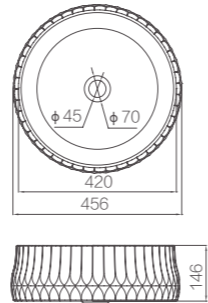

Size: 530x380x405mm
 Wash Down Flushing
 Dual Flush 6/4.2L
 Rough-in: P-trap 190mm

FB2649H

Wall-hung Toilet

Size: 645x380x415mm
 Wash Down Flushing
 Dual Flush 5/3.5L
 P-trap

AP41024B
 Counter-top Basin

Size: 400x400x160mm
 Without Overflow
 Various Colors are available

Size: 600x400x160mm
 Without Overflow
 Various Colors are available

AP41026D
Counter-top Basin

Size: 600x400x135mm
Without Overflow

AP4206
Counter-top Basin

Size: 480x386x177mm
With Overflow

AP41002D
Semi-recessed Basin

Size: 600x400x185mm
With Overflow

AP41004C
Counter-top Basin

Size: 495x455x180mm
With Overflow

AP439E
Counter-top Basin

Size: 460x370x133mm
Without Overflow

AP4201
Counter-top Basin

Size: 456x456x146mm
Without Overflow

AP41005C
Semi-recessed Basin

Size: 495x455x180mm
With Overflow

AP41006C
Counter-top Basin

Size: 550x455x185mm
With Overflow

AP4301
Counter-top Basin

Size: 448x448x190mm
With Overflow

AP476
Counter-top Basin