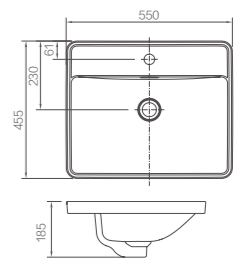

Size: 530x380x405mm
 Wash Down Flushing
 Dual Flush 6/4.2L
 Rough-in: P-trap 190mm

FB2649H

Wall-hung Toilet

Size: 645x380x415mm
 Wash Down Flushing
 Dual Flush 5/3.5L
 P-trap

AP41024B
 Counter-top Basin

Size: 400x400x160mm
 Without Overflow
 Various Colors are available

Size: 600x400x160mm
 Without Overflow
 Various Colors are available

AP41026D
Counter-top Basin

Size: 600x400x135mm
Without Overflow

AP4206
Counter-top Basin

Size: 480x386x177mm
With Overflow

AP41002D
Semi-recessed Basin

Size: 600x400x185mm
With Overflow

AP41004C
Counter-top Basin

Size: 495x455x180mm
With Overflow

AP439E
Counter-top Basin

Size: 460x370x133mm
Without Overflow

AP4201
Counter-top Basin

Size: 456x456x146mm
Without Overflow

AP41005C
Semi-recessed Basin

Size: 495x455x180mm
With Overflow

AP41006C
Counter-top Basin

Size: 550x455x185mm
With Overflow

AP4301
Counter-top Basin

Size: 448x448x190mm
With Overflow

AP476
Counter-top Basin