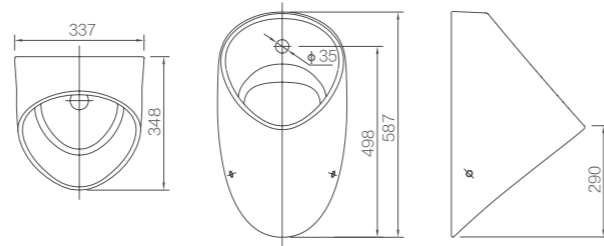

Size: 420x415x800mm
With Overflow

AP304/AL901
Wall-hung Basin with Full Pedestal

Size: 520x480x810mm
With Overflow

AP31005C/AL9005A
Wall-hung Basin with Full Pedestal

Size: 500x480x820mm
With Overflow

AGP32037C/AGL9605A
Wall-hung Basin with Full Pedestal

Size: 550x500x830mm
With Overflow

AP307E/AL907
Wall-hung Basin with Full Pedestal

Size: 575x493x805mm
With Overflow

AM7702/AL7702Z
Mop Sink with Pedestal

Size: 560x465x633mm

AN6701
Wall-hung Urinal

Size: 289x312x742mm
Back Inlet
Back Outlet

AN6703
Wall-hung Urinal

Size: 336x274x693mm
Back Inlet
Back Outlet

AN6704
Wall-hung Urinal

Size: 344x301x705mm
Back Inlet
Back Outlet

AN6705
Wall-hung Urinal

Size: 375x305x575mm
Back Inlet

AN660
Wall-hung Urinal

Size: 348x337x587mm
Back Inlet
Back Outlet

AN632
Wall-hung Urinal

Size: 365x345x745mm
Top Inlet/Back Inlet
Back Outlet

AN661
Wall-hung Urinal

Size: 372x317x597mm
Back Inlet
Back Outlet

AN639
Wall-hung Urinal