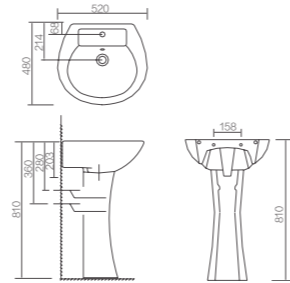

Wall-hung Basin with Semi-pedestal

Size: 550x500x498mm
With Overflow

AGP32037D/AGL9605C

Wall-hung Basin with Semi-pedestal

Size: 650x500x498mm
With Overflow

AP4036

Under-counter Basin

Size: 545x365x205mm
With Overflow

AP31002C/AL9002C

Wall-hung Basin with Semi-pedestal

Size: 570x490x340mm
With Overflow

AGP32032E/AGL9604C

Wall-hung Basin with Semi-pedestal

Size: 650x495x495mm
With Overflow

AP306/AL901
Wall-hung Basin with Full Pedestal

Size: 420x415x800mm
With Overflow

AP304/AL901
Wall-hung Basin with Full Pedestal

Size: 520x480x810mm
With Overflow

AP31005C/AL9005A
Wall-hung Basin with Full Pedestal

Size: 500x480x820mm
With Overflow

AGP32037C/AGL9605A
Wall-hung Basin with Full Pedestal

Size: 550x500x830mm
With Overflow

AP307E/AL907
Wall-hung Basin with Full Pedestal

Size: 575x493x805mm
With Overflow

AM7702/AL7702Z
Mop Sink with Pedestal

Size: 560x465x633mm

AN6701
Wall-hung Urinal

Size: 289x312x742mm
Back Inlet
Back Outlet