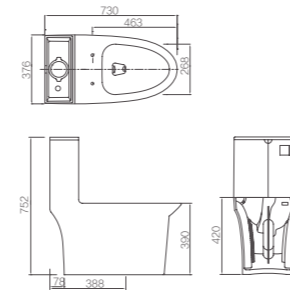

Close-coupled Toilet

Pan Size: 652x383x422mm
Cistern Size: 398x136x388mm
Rimless Design
Wash Down Flushing
Dual Flush 4.5/3L
Rough-in: P-Trap 185mm

AB2232H/AS8232D

Close-coupled Toilet

Pan Size: 669x377x420mm
Cistern Size: 394x150x402mm
Rimless Design
Wash Down Flushing
Dual Flush 4.5/3L
Rough-in: P-Trap 185mm

AB1187-AM/L

One piece Toilet

Size: 736x382x752mm
Siphonic Flushing
Dual Flush 5/3.5L
Rough-in: S-trap 300/400mm

AB1183M/L

One piece Toilet

Size: 730x376x752mm
Siphonic Flushing
Dual Flush 5/3.5L
Rough-in: S-trap 300/400mm

AB2231H/AS8231D

Close-coupled Toilet

Pan Size: 669x368x420mm
Cistern Size: 385x147x400mm
Rimless Design
Wash Down Flushing
Dual Flush 4.5/3L
Rough-in: P-Trap 185mm

AB2194H/AS8195D

Close-coupled Toilet

Pan Size: 645x380x415mm
Cistern Size: 400x130x385mm
Rimless Design
Wash Down Flushing
Dual Flush 4.5/3L
Rough-in: P-Trap 185mm

AB2133M/L AS8133D

Close-coupled Toilet

Pan Size: 685x363x390mm
Cistern Size: 180x375x340mm
Siphonic Flushing
Dual Flush 6/4.2L
Rough-in: S-trap 300/400mm

AB2118H /AS8103D

Close-coupled Toilet

Pan Size: 670x375x390mm
Cistern Size: 458x212x355mm
Wash Down Flushing
Dual Flush 6/4.2L
Rough-in: P-trap 185mm