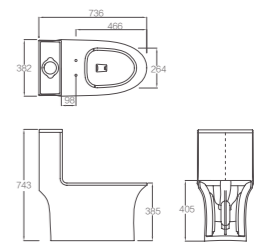

Size: 725x355x743mm
Siphonic Flushing
Dual Flush 5/3.5L
Rough-in: S-trap 300/400mm

AD1005M/L
One piece Toilet

Size: 695x375x722mm
Siphonic Flushing
Dual Flush 5/3.5L
Rough-in: S-trap 300/400mm

AG1253M/L
One piece Toilet

Size: 685x370x725mm
Siphonic Flushing
Dual Flush 5/3.5L
Rough-in: S-trap 300/400mm

AG1078-1M/L
One piece Toilet

Size: 720x362x727mm
Siphonic Flushing
Dual Flush 5/3.5L
Rough-in: S-trap 300/400mm

AG1240-1M/L
One piece Toilet

Size: 702x397x668mm
Siphonic Flushing
Dual Flush 5/3.5L
Rough-in: S-trap 300/400mm

AG1007M/L
One piece Toilet

Size: 736x382x743mm
Siphonic Flushing
Dual Flush 5/3.5L
Rough-in: S-trap 300/400mm

AB1605M/L

One piece Toilet

Size: 678x376x721mm
Siphonic Flushing
Dual Flush 5/3.5L
Rough-in: S-trap 300/400mm

AB1606M/L

One piece Toilet

Size: 695x377x733mm
Siphonic Flushing
Dual Flush 5/3.5L
Rough-in: S-trap 300/400mm

AB2230H/AS8230D