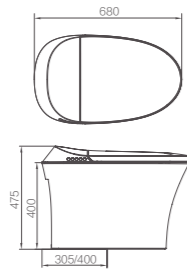

ARROW

A Global Master in Smart Home

ARROW

www.arrowhomegroup.com

CERAMIC 2023

AKB1197-BM/L
Smart Toilet

Size: 680x410x475mm
Floor-standing Pan
Siphonic Flushing
Single Flush 5L
Rough-in: S-trap 300/400mm
Rated Power: 1050W
Power Supply: AC 220V (50Hz)
Water Pressure: 0.2MPA-0.75MPA

FB2656
Wall-hung Toilet

Size: 545x360x375mm
Wash Down Flushing
Dual Flush 6/4.2L
P-trap

NF206A
Wall-hung Toilet

Size: 560x375x370mm
Wash Down Flushing
Dual Flush 5/3.5L
P-trap

AKB1050
Smart Toilet

Size: 592x400x424mm
Wall-hung Pan
Wash Down Flushing
Dual Flush: 6/4.2L
P-trap
Rated Power: 1130W
Power Supply: AC 220V (50Hz)
Water Pressure: 0.1MPA-0.75MPA