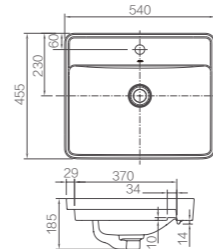

Size: 530x380x405mm
 Wash Down Flushing
 Dual Flush 6/4.2L
 Rough-in: P-trap 190mm

FB2649H

Wall-hung Toilet

Size: 645x380x415mm
 Wash Down Flushing
 Dual Flush 5/3.5L
 P-trap

AP41024B
 Counter-top Basin

Size: 400x400x160mm
 Without Overflow
 Various Colors are available

Size: 600x400x185mm
With Overflow

AP41004C
Counter-top Basin

Size: 495x455x180mm
With Overflow

AP439E
Counter-top Basin

Size: 460x370x133mm
Without Overflow

AP4201
Counter-top Basin

Size: 456x456x146mm
Without Overflow

AP41005C
Semi-recessed Basin

Size: 495x455x180mm
With Overflow

AP41006C
Counter-top Basin

Size: 550x455x185mm
With Overflow

AP4301
Counter-top Basin

Size: 448x448x190mm
With Overflow

AP476
Counter-top Basin

Size: 440x440x215mm
With Overflow

AP41007C
Semi-recessed Basin

Size: 540x455x185mm
With Overflow

AP41003D
Semi-recessed Basin

Size: 595x395x185mm
With Overflow

AP406E

Under-counter Basin

Size: 528x415x234mm
With Overflow