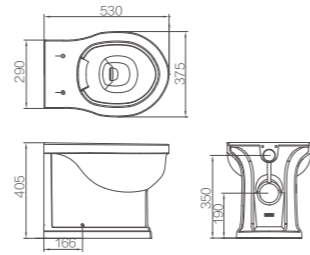

AB2133M/L AS8133D

Close-coupled Toilet

Pan Size: 685x363x390mm
Cistern Size: 180x375x340mm
Siphonic Flushing
Dual Flush 6/4.2L
Rough-in: S-trap 300/400mm

AB2118H /AS8103D

Close-coupled Toilet

Pan Size: 670x375x390mm
Cistern Size: 458x212x355mm
Wash Down Flushing
Dual Flush 6/4.2L
Rough-in: P-trap 185mm

AB2233H/AS8234D

Close-coupled Toilet

Pan Size: 642x360x430mm
Cistern Size: 360x147x384mm
Rimless Design
Wash Down Flushing
Dual Flush 4.5/3L
Rough-in: P-trap 185mm

AB2234H/ AS8234D

Close-coupled Toilet

Pan Size: 640x365x430mm
Cistern Size: 365x147x384mm
Rimless Design
Wash Down Flushing
Dual Flush 4.5/3L
Rough-in: P-trap 185mm

AB2199H/AS8199D

Close-coupled Toilet

Pan Size: 675x375x415mm
 Cistern Size: 400x165x375mm
 Wash down Flushing
 Dual Flush 6/4.2L
 Rough-in: P-trap 195mm

AB2193H

Floor-standing Toilet

Size: 530x290x405mm
 Wash down Flushing
 Dual Flush 6/4.2L
 Rough-in: P-trap 190mm

Size: 530x380x405mm
 Wash Down Flushing
 Dual Flush 6/4.2L
 Rough-in: P-trap 190mm

FB2649H

Wall-hung Toilet

Size: 645x380x415mm
 Wash Down Flushing
 Dual Flush 5/3.5L
 P-trap

AP41024B
 Counter-top Basin

Size: 400x400x160mm
 Without Overflow
 Various Colors are available