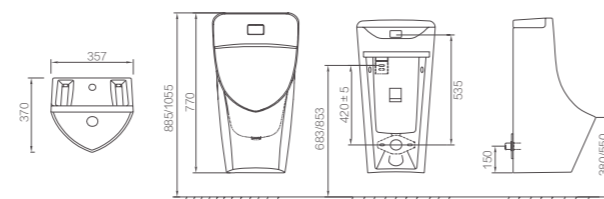

Size: 348x337x587mm
Back Inlet
Back Outlet

AN632
Wall-hung Urinal

Size: 365x345x745mm
Top Inlet/Back Inlet
Back Outlet

AN661
Wall-hung Urinal

Size: 372x317x597mm
Back Inlet
Back Outlet

AN639
Wall-hung Urinal

Size: 332x266x670mm
Back Inlet
Back Outlet

AN650
Wall-hung Urinal

Size: 408x376x720mm
Back Inlet
Back Outlet

FN6660C
Wall-hung Urinal

Size: 380x305x650mm
Back Inlet

AN636
Wall-hung Urinal with Sensor

Size: 370x357x770mm
Back Inlet
Back Outlet

AN630
Urinal for Children

Size: 252x314x429mm
Top Inlet
Bottom Outlet

ALD536C
Squatting Pan for Children
Size: 484x389x205mm
Bottom Outlet

ALD515-1E
Squatting Pan
Size: 600x450x256mm
Bottom Outlet with S Trap

ALD507CE
Squatting Pan
Size: 583x455x205mm
Bottom Outlet

ALD506B
Squatting Pan
Size: 646x500x330mm
Bottom Outlet with S Trap

ALD507CG
Squatting Pan
Size: 625x455x215mm
Bottom Outlet

AS117
Plastic Cistern for Squatting Pan
Size: 380x120x420mm