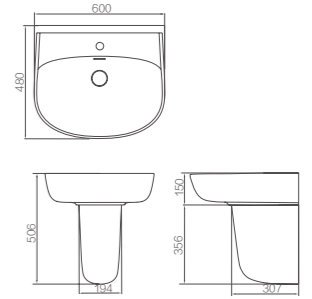

Size: 440x440x215mm
With Overflow

AP41007C
Semi-recessed Basin

Size: 540x455x185mm
With Overflow

AP41003D
Semi-recessed Basin

Size: 595x395x185mm
With Overflow

AP406E

Under-counter Basin

Size: 528x415x234mm
With Overflow

AP416E

Under-counter Basin

Size: 606x460x202mm
With Overflow

AP31005C/AL9005C

Wall-hung Basin with Semi-pedestal

Size: 500x480x506mm
With Overflow

AP31005D/AL9005G

Wall-hung Basin with Semi-pedestal

Size: 600x480x506mm
With Overflow

AP4031E

Under-counter Basin

Size: 512x351x209mm
With Overflow

ATX5942F

Under-counter Basin

Size: 580x420x198mm
With Overflow

AGP32037C/AGL9605C

Wall-hung Basin with Semi-pedestal

Size: 550x500x498mm
With Overflow

AGP32037D/AGL9605C

Wall-hung Basin with Semi-pedestal

Size: 650x500x498mm
With Overflow

AP4036

Under-counter Basin

Size: 545x365x205mm
With Overflow