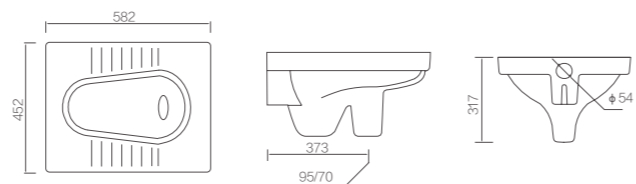

AN630
Urinal for Children

Size: 252x314x429mm
Top Inlet
Bottom Outlet

ALD536C
Squatting Pan for Children
Size: 484x389x205mm
Bottom Outlet

ALD515-1E
Squatting Pan
Size: 600x450x256mm
Bottom Outlet with S Trap

ALD507CE
Squatting Pan
Size: 583x455x205mm
Bottom Outlet

ALD506B
Squatting Pan
Size: 646x500x330mm
Bottom Outlet with S Trap

ALD507CG
Squatting Pan
Size: 625x455x215mm
Bottom Outlet

AS117
Plastic Cistern for Squatting Pan
Size: 380x120x420mm

ALD507G-1
Squatting Pan
Size: 577x453x293mm
Bottom Outlet with S Trap

AS116
Plastic Cistern for Squatting Pan
Size: 380x120x420mm

ALD507
Squatting Pan
Size: 582x452x317mm
Bottom Outlet with S Trap

AG5711
Plastic Cistern for Squatting Pan Sensor Included
Size: 394x92x472mm