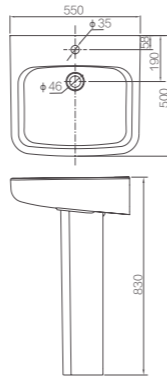

Wall-hung Basin with Semi-pedestal

Size: 550x500x498mm
With Overflow

AGP32037D/AGL9605C

Wall-hung Basin with Semi-pedestal

Size: 650x500x498mm
With Overflow

AP4036

Under-counter Basin

Size: 545x365x205mm
With Overflow

AP31002C/AL9002C

Wall-hung Basin with Semi-pedestal

Size: 570x490x340mm
With Overflow

AGP32032E/AGL9604C

Wall-hung Basin with Semi-pedestal

Size: 650x495x495mm
With Overflow

AP306/AL901
Wall-hung Basin with Full Pedestal

Size: 420x415x800mm
With Overflow

AP304/AL901
Wall-hung Basin with Full Pedestal

Size: 520x480x810mm
With Overflow

AP31005C/AL9005A
Wall-hung Basin with Full Pedestal

Size: 500x480x820mm
With Overflow

AGP32037C/AGL9605A
Wall-hung Basin with Full Pedestal

Size: 550x500x830mm
With Overflow

AP307E/AL907
Wall-hung Basin with Full Pedestal

Size: 575x493x805mm
With Overflow

AM7702/AL7702Z
Mop Sink with Pedestal

Size: 560x465x633mm

AN6701
Wall-hung Urinal

Size: 289x312x742mm
Back Inlet
Back Outlet