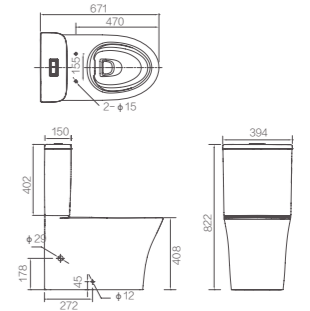

Size: 678x376x721mm
Siphonic Flushing
Dual Flush 5/3.5L
Rough-in: S-trap 300/400mm

AB1606M/L

One piece Toilet

Size: 695x377x733mm
Siphonic Flushing
Dual Flush 5/3.5L
Rough-in: S-trap 300/400mm

AB2230H/AS8230D

Close-coupled Toilet

Pan Size: 652x383x422mm
Cistern Size: 398x136x388mm
Rimless Design
Wash Down Flushing
Dual Flush 4.5/3L
Rough-in: P-Trap 185mm

AB2232H/AS8232D

Close-coupled Toilet

Pan Size: 669x377x420mm
Cistern Size: 394x150x402mm
Rimless Design
Wash Down Flushing
Dual Flush 4.5/3L
Rough-in: P-Trap 185mm

AB1187-AM/L

One piece Toilet

Size: 736x382x752mm
Siphonic Flushing
Dual Flush 5/3.5L
Rough-in: S-trap 300/400mm

AB1183M/L

One piece Toilet

Size: 730x376x752mm
Siphonic Flushing
Dual Flush 5/3.5L
Rough-in: S-trap 300/400mm

AB2231H/AS8231D

Close-coupled Toilet

Pan Size: 669x368x420mm
Cistern Size: 385x147x400mm
Rimless Design
Wash Down Flushing
Dual Flush 4.5/3L
Rough-in: P-Trap 185mm

AB2194H/AS8195D

Close-coupled Toilet

Pan Size: 645x380x415mm
Cistern Size: 400x130x385mm
Rimless Design
Wash Down Flushing
Dual Flush 4.5/3L
Rough-in: P-Trap 185mm