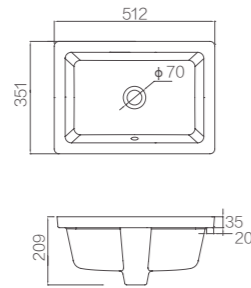

Size: 440x440x215mm
With Overflow

AP41007C
Semi-recessed Basin

Size: 540x455x185mm
With Overflow

AP41003D
Semi-recessed Basin

Size: 595x395x185mm
With Overflow

AP406E

Under-counter Basin

Size: 528x415x234mm
With Overflow

AP416E

Under-counter Basin

Size: 606x460x202mm
With Overflow

AP31005C/AL9005C

Wall-hung Basin with Semi-pedestal

Size: 500x480x506mm
With Overflow

AP31005D/AL9005G

Wall-hung Basin with Semi-pedestal

Size: 600x480x506mm
With Overflow

AP4031E

Under-counter Basin

Size: 512x351x209mm
With Overflow

ATX5942F

Under-counter Basin

Size: 580x420x198mm
With Overflow

AGP32037C/AGL9605C

Wall-hung Basin with Semi-pedestal

Size: 550x500x498mm
With Overflow

AGP32037D/AGL9605C

Wall-hung Basin with Semi-pedestal

Size: 650x500x498mm
With Overflow

AP4036

Under-counter Basin

Size: 545x365x205mm
With Overflow