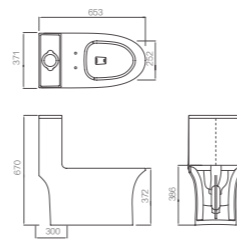

AB1167S
One piece Toilet

Size: 510x281x599mm
Toilet for Children
Siphonic Flushing
Single Flush 3.5L
Rough-in: S-trap 185mm

AB1802M/H
One piece Toilet

Size: 680x355x700mm
Dual Flush 5/3.5L
AB1802M: Siphonic Flushing
S-trap 300mm
AB1802H: Wash Down Flushing
P-trap 185mm

AG1176M/L
One piece Toilet

Size: 725x400x743mm
Siphonic Flushing
Dual Flush 5/3.5L
Rough-in: S-trap 300/400mm

AB1116-1M/L
One piece Toilet

Size: 712x375x707mm
Dual Flush 5/3.5L
AB1116-1M/L: Siphonic Flushing
S-trap 300/400mm
AB1116H: Wash Down Flushing
P-trap 185mm

AB1801M
One piece Toilet

Size: 679x371x693mm
Dual Flush 5/3.5L
Rough-in: S-Trap 300mm

AG1081-AM/L
One piece Toilet

Size: 653x371x670mm
Siphonic Flushing
Dual Flush 5/3.5L
Rough-in: S-trap 300/400mm

AG1003M/L
One piece Toilet

Size: 725x355x743mm
Siphonic Flushing
Dual Flush 5/3.5L
Rough-in: S-trap 300/400mm

AD1005M/L
One piece Toilet

Size: 695x375x722mm
Siphonic Flushing
Dual Flush 5/3.5L
Rough-in: S-trap 300/400mm

AG1253M/L
One piece Toilet