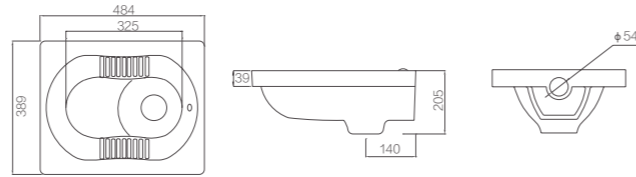

Size: 348x337x587mm
Back Inlet
Back Outlet

AN632
Wall-hung Urinal

Size: 365x345x745mm
Top Inlet/Back Inlet
Back Outlet

AN661
Wall-hung Urinal

Size: 372x317x597mm
Back Inlet
Back Outlet

AN639
Wall-hung Urinal

Size: 332x266x670mm
Back Inlet
Back Outlet

AN650
Wall-hung Urinal

Size: 408x376x720mm
Back Inlet
Back Outlet

FN6660C
Wall-hung Urinal

Size: 380x305x650mm
Back Inlet

AN636
Wall-hung Urinal with Sensor

Size: 370x357x770mm
Back Inlet
Back Outlet

AN630
Urinal for Children

Size: 252x314x429mm
Top Inlet
Bottom Outlet

ALD536C
Squatting Pan for Children
Size: 484x389x205mm
Bottom Outlet

ALD515-1E
Squatting Pan
Size: 600x450x256mm
Bottom Outlet with S Trap