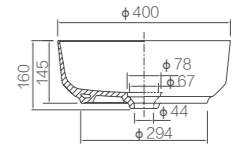

AP41025B
Counter-top Basin

Size: 400x400x160mm
Without Overflow
Various Colors are available