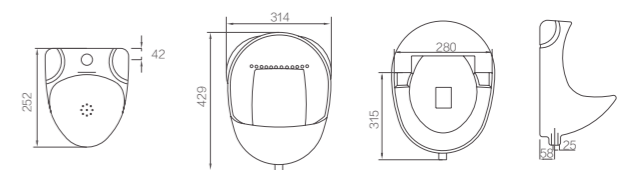

Size: 348x337x587mm
Back Inlet
Back Outlet

AN632
Wall-hung Urinal

Size: 365x345x745mm
Top Inlet/Back Inlet
Back Outlet

AN661
Wall-hung Urinal

Size: 372x317x597mm
Back Inlet
Back Outlet

AN639
Wall-hung Urinal

Size: 332x266x670mm
Back Inlet
Back Outlet

AN650
Wall-hung Urinal

Size: 408x376x720mm
Back Inlet
Back Outlet

FN6660C
Wall-hung Urinal

Size: 380x305x650mm
Back Inlet

AN636
Wall-hung Urinal with Sensor

Size: 370x357x770mm
Back Inlet
Back Outlet

AN630
Urinal for Children

Size: 252x314x429mm
Top Inlet
Bottom Outlet

ALD536C
Squatting Pan for Children
Size: 484x389x205mm
Bottom Outlet

ALD515-1E
Squatting Pan
Size: 600x450x256mm
Bottom Outlet with S Trap