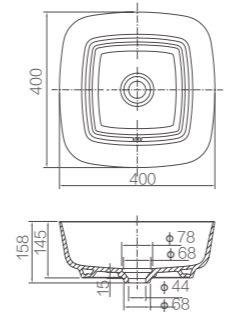

AB2233H/AS8234D

Close-coupled Toilet

Pan Size: 642x360x430mm
Cistern Size: 360x147x384mm
Rimless Design
Wash Down Flushing
Dual Flush 4.5/3L
Rough-in: P-trap 185mm

AB2234H/ AS8234D

Close-coupled Toilet

Pan Size: 640x365x430mm
Cistern Size: 365x147x384mm
Rimless Design
Wash Down Flushing
Dual Flush 4.5/3L
Rough-in: P-trap 185mm

AP4305-Y
 Counter-top Basin

Size: 410x410x190mm
 With Overflow
 Various Colors are available

AP41025B
 Counter-top Basin

Size: 400x400x160mm
 Without Overflow
 Various Colors are available

AB2191H

Floor-standing Toilet

Size: 530x380x405mm
 Wash Down Flushing
 Dual Flush 6/4.2L
 Rough-in: P-trap 190mm

FB2649H

Wall-hung Toilet

Size: 645x380x415mm
 Wash Down Flushing
 Dual Flush 5/3.5L
 P-trap

AP41024B
 Counter-top Basin

Size: 400x400x160mm
 Without Overflow
 Various Colors are available

AP4303-Y
 Counter-top Basin

Size: 596x378x188mm
 With Overflow
 Various Colors are available

AP41024D
 Counter-top Basin

Size: 600x400x160mm
 Without Overflow
 Various Colors are available

AP41025D
 Counter-top Basin