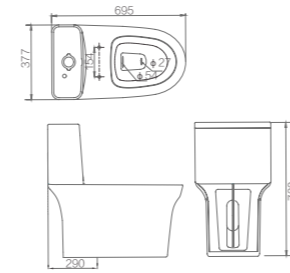

Size: 685x370x725mm
Siphonic Flushing
Dual Flush 5/3.5L
Rough-in: S-trap 300/400mm

AG1078-1M/L
One piece Toilet

Size: 720x362x727mm
Siphonic Flushing
Dual Flush 5/3.5L
Rough-in: S-trap 300/400mm

AG1240-1M/L
One piece Toilet

Size: 702x397x668mm
Siphonic Flushing
Dual Flush 5/3.5L
Rough-in: S-trap 300/400mm

AG1007M/L
One piece Toilet

Size: 736x382x743mm
Siphonic Flushing
Dual Flush 5/3.5L
Rough-in: S-trap 300/400mm

AB1605M/L

One piece Toilet

Size: 678x376x721mm
Siphonic Flushing
Dual Flush 5/3.5L
Rough-in: S-trap 300/400mm

AB1606M/L

One piece Toilet

Size: 695x377x733mm
Siphonic Flushing
Dual Flush 5/3.5L
Rough-in: S-trap 300/400mm

AB2230H/AS8230D

Close-coupled Toilet

Pan Size: 652x383x422mm
Cistern Size: 398x136x388mm
Rimless Design
Wash Down Flushing
Dual Flush 4.5/3L
Rough-in: P-Trap 185mm

AB2232H/AS8232D

Close-coupled Toilet

Pan Size: 669x377x420mm
Cistern Size: 394x150x402mm
Rimless Design
Wash Down Flushing
Dual Flush 4.5/3L
Rough-in: P-Trap 185mm