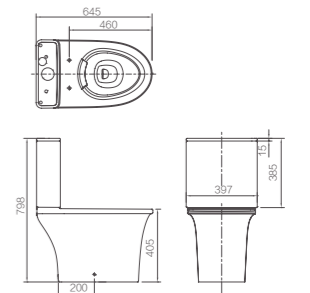

AB1187-AM/L

One piece Toilet

Size: 736x382x752mm
Siphonic Flushing
Dual Flush 5/3.5L
Rough-in: S-trap 300/400mm

AB1183M/L

One piece Toilet

Size: 730x376x752mm
Siphonic Flushing
Dual Flush 5/3.5L
Rough-in: S-trap 300/400mm

AB2231H/AS8231D

Close-coupled Toilet

Pan Size: 669x368x420mm
Cistern Size: 385x147x400mm
Rimless Design
Wash Down Flushing
Dual Flush 4.5/3L
Rough-in: P-Trap 185mm

AB2194H/AS8195D

Close-coupled Toilet

Pan Size: 645x380x415mm
Cistern Size: 400x130x385mm
Rimless Design
Wash Down Flushing
Dual Flush 4.5/3L
Rough-in: P-Trap 185mm

AB2133M/L AS8133D

Close-coupled Toilet

Pan Size: 685x363x390mm
Cistern Size: 180x375x340mm
Siphonic Flushing
Dual Flush 6/4.2L
Rough-in: S-trap 300/400mm

AB2118H /AS8103D

Close-coupled Toilet

Pan Size: 670x375x390mm
Cistern Size: 458x212x355mm
Wash Down Flushing
Dual Flush 6/4.2L
Rough-in: P-trap 185mm

AB2233H/AS8234D

Close-coupled Toilet

Pan Size: 642x360x430mm
Cistern Size: 360x147x384mm
Rimless Design
Wash Down Flushing
Dual Flush 4.5/3L
Rough-in: P-trap 185mm

AB2234H/ AS8234D

Close-coupled Toilet

Pan Size: 640x365x430mm
Cistern Size: 365x147x384mm
Rimless Design
Wash Down Flushing
Dual Flush 4.5/3L
Rough-in: P-trap 185mm