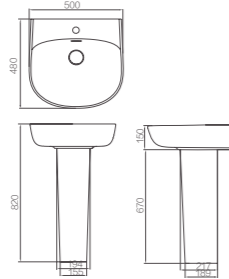

Wall-hung Basin with Semi-pedestal

Size: 550x500x498mm
With Overflow

AGP32037D/AGL9605C

Wall-hung Basin with Semi-pedestal

Size: 650x500x498mm
With Overflow

AP4036

Under-counter Basin

Size: 545x365x205mm
With Overflow

AP31002C/AL9002C

Wall-hung Basin with Semi-pedestal

Size: 570x490x340mm
With Overflow

AGP32032E/AGL9604C

Wall-hung Basin with Semi-pedestal

Size: 650x495x495mm
With Overflow

AP306/AL901
Wall-hung Basin with Full Pedestal

Size: 420x415x800mm
With Overflow

AP304/AL901
Wall-hung Basin with Full Pedestal

Size: 520x480x810mm
With Overflow

AP31005C/AL9005A
Wall-hung Basin with Full Pedestal

Size: 500x480x820mm
With Overflow

AGP32037C/AGL9605A
Wall-hung Basin with Full Pedestal

Size: 550x500x830mm
With Overflow

AP307E/AL907
Wall-hung Basin with Full Pedestal

Size: 575x493x805mm
With Overflow

AM7702/AL7702Z
Mop Sink with Pedestal

Size: 560x465x633mm

AN6701
Wall-hung Urinal

Size: 289x312x742mm
Back Inlet
Back Outlet