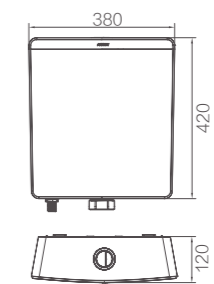

Size: 332x266x670mm
Back Inlet
Back Outlet

AN650
Wall-hung Urinal

Size: 408x376x720mm
Back Inlet
Back Outlet

FN6660C
Wall-hung Urinal

Size: 380x305x650mm
Back Inlet

AN636
Wall-hung Urinal with Sensor

Size: 370x357x770mm
Back Inlet
Back Outlet

AN630
Urinal for Children

Size: 252x314x429mm
Top Inlet
Bottom Outlet

ALD536C
Squatting Pan for Children
Size: 484x389x205mm
Bottom Outlet

ALD515-1E
Squatting Pan
Size: 600x450x256mm
Bottom Outlet with S Trap

ALD507CE
Squatting Pan
Size: 583x455x205mm
Bottom Outlet

ALD506B
Squatting Pan
Size: 646x500x330mm
Bottom Outlet with S Trap

ALD507CG
Squatting Pan
Size: 625x455x215mm
Bottom Outlet

AS117
Plastic Cistern for Squatting Pan
Size: 380x120x420mm

ALD507G-1
Squatting Pan
Size: 577x453x293mm
Bottom Outlet with S Trap

AS116
Plastic Cistern for Squatting Pan
Size: 380x120x420mm

ALD507
Squatting Pan
Size: 582x452x317mm
Bottom Outlet with S Trap

AG5711
Plastic Cistern for Squatting Pan Sensor Included
Size: 394x92x472mm