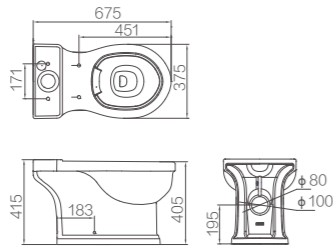

AB2133M/L AS8133D

Close-coupled Toilet

Pan Size: 685x363x390mm
Cistern Size: 180x375x340mm
Siphonic Flushing
Dual Flush 6/4.2L
Rough-in: S-trap 300/400mm

AB2118H /AS8103D

Close-coupled Toilet

Pan Size: 670x375x390mm
Cistern Size: 458x212x355mm
Wash Down Flushing
Dual Flush 6/4.2L
Rough-in: P-trap 185mm

AB2233H/AS8234D

Close-coupled Toilet

Pan Size: 642x360x430mm
Cistern Size: 360x147x384mm
Rimless Design
Wash Down Flushing
Dual Flush 4.5/3L
Rough-in: P-trap 185mm

AB2234H/ AS8234D

Close-coupled Toilet

Pan Size: 640x365x430mm
Cistern Size: 365x147x384mm
Rimless Design
Wash Down Flushing
Dual Flush 4.5/3L
Rough-in: P-trap 185mm

AB2199H/AS8199D

Close-coupled Toilet

Pan Size: 675x375x415mm
 Cistern Size: 400x165x375mm
 Wash down Flushing
 Dual Flush 6/4.2L
 Rough-in: P-trap 195mm

AB2193H

Floor-standing Toilet

Size: 530x290x405mm
 Wash down Flushing
 Dual Flush 6/4.2L
 Rough-in: P-trap 190mm

Size: 530x380x405mm
 Wash Down Flushing
 Dual Flush 6/4.2L
 Rough-in: P-trap 190mm

FB2649H

Wall-hung Toilet

Size: 645x380x415mm
 Wash Down Flushing
 Dual Flush 5/3.5L
 P-trap

AP41024B
 Counter-top Basin

Size: 400x400x160mm
 Without Overflow
 Various Colors are available