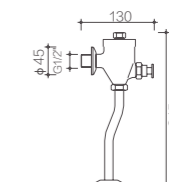

ALD507G-1
Squatting Pan
Size: 577x453x293mm
Bottom Outlet with S Trap

AS116
Plastic Cistern for Squatting Pan
Size: 380x120x420mm

ALD507
Squatting Pan
Size: 582x452x317mm
Bottom Outlet with S Trap

AG5711
Plastic Cistern for Squatting Pan Sensor Included
Size: 394x92x472mm

AKB1050
Concealed Cistern

Size: 1080x600x80mm
Plastic Cistern with Chrome Button Panel
Compatible with Wall-hung Smart Toilet AKB1050

AGY108-2A/B
In-wall Infrared Urinal Sensor

AGY108-2A: 220V AC Power Supply
AGY108-2B: DC Power Supply

AGY-106
Infrared Urinal Sensor

DC Power Supply

NY08
Concealed Cistern

Size: 497x(90-110)x(1240-1140)mm
Plastic Cistern without Button Panel
The available Button Panels:
Chrome Plated - NMG05
White Color - NMG01, NMG03
Black Color - NMG02, NMG06

C05-A
Flush Valve for Urinal

Body: Brass
Color: Chrome

C02
Flush Valve for Urinal

Body: Brass
Color: Chrome

NY19
Concealed Cistern

Size: 1200x466x80mm
Plastic Cistern without Button Panel
The available Button Panels:
Chrome Plated - NMG05
White Color - NMG01, NMG03
Black Color - NMG02, NMG06