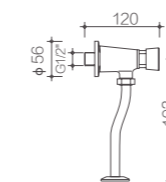

ALD507G-1
Squatting Pan
Size: 577x453x293mm
Bottom Outlet with S Trap

AS116
Plastic Cistern for Squatting Pan
Size: 380x120x420mm

ALD507
Squatting Pan
Size: 582x452x317mm
Bottom Outlet with S Trap

AG5711
Plastic Cistern for Squatting Pan Sensor Included
Size: 394x92x472mm

AKB1050
Concealed Cistern

Size: 1080x600x80mm
Plastic Cistern with Chrome Button Panel
Compatible with Wall-hung Smart Toilet AKB1050

AGY108-2A/B
In-wall Infrared Urinal Sensor

AGY108-2A: 220V AC Power Supply
AGY108-2B: DC Power Supply

AGY-106
Infrared Urinal Sensor

DC Power Supply

NY08
Concealed Cistern

Size: 497x(90-110)x(1240-1140)mm
Plastic Cistern without Button Panel
The available Button Panels:
Chrome Plated - NMG05
White Color - NMG01, NMG03
Black Color - NMG02, NMG06

C05-A
Flush Valve for Urinal

Body: Brass
Color: Chrome

C02
Flush Valve for Urinal

Body: Brass
Color: Chrome

NY19
Concealed Cistern

Size: 1200x466x80mm
Plastic Cistern without Button Panel
The available Button Panels:
Chrome Plated - NMG05
White Color - NMG01, NMG03
Black Color - NMG02, NMG06