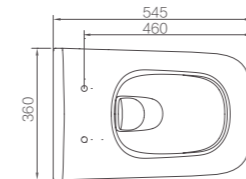

ARROW

A Global Master in Smart Home

ARROW

www.arrowhomegroup.com

CERAMIC 2023

AKB1197-BM/L
Smart Toilet

Size: 680x410x475mm
Floor-standing Pan
Siphonic Flushing
Single Flush 5L
Rough-in: S-trap 300/400mm
Rated Power: 1050W
Power Supply: AC 220V (50Hz)
Water Pressure: 0.2MPA-0.75MPA

AKB1310-UM/L
Smart Toilet

Size: 705x393x499mm
Floor-standing Pan
Siphonic Flushing
Single Flush 5L
Rough-in: S-trap 300/400mm
Rated Power: 1180W
Power Supply: AC 220V (50Hz)
Water Pressure: 0.14MPA-0.75MPA

FB2656
Wall-hung Toilet

Size: 545x360x375mm
Wash Down Flushing
Dual Flush 6/4.2L
P-trap

NF206A
Wall-hung Toilet

Size: 560x375x370mm
Wash Down Flushing
Dual Flush 5/3.5L
P-trap

AKB1050
Smart Toilet

Size: 592x400x424mm
Wall-hung Pan
Wash Down Flushing
Dual Flush: 6/4.2L
P-trap
Rated Power: 1130W
Power Supply: AC 220V (50Hz)
Water Pressure: 0.1MPA-0.75MPA