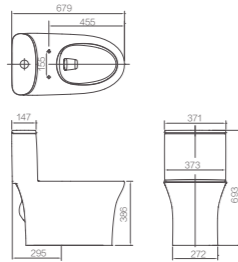

AB1167S
One piece Toilet

Size: 510x281x599mm
Toilet for Children
Siphonic Flushing
Single Flush 3.5L
Rough-in: S-trap 185mm

AB1802M/H
One piece Toilet

Size: 680x355x700mm
Dual Flush 5/3.5L
AB1802M: Siphonic Flushing
S-trap 300mm
AB1802H: Wash Down Flushing
P-trap 185mm

AG1176M/L
One piece Toilet

Size: 725x400x743mm
Siphonic Flushing
Dual Flush 5/3.5L
Rough-in: S-trap 300/400mm

AB1116-1M/L
One piece Toilet

Size: 712x375x707mm
Dual Flush 5/3.5L
AB1116-1M/L: Siphonic Flushing
S-trap 300/400mm
AB1116H: Wash Down Flushing
P-trap 185mm

AB1801M
One piece Toilet

Size: 679x371x693mm
Dual Flush 5/3.5L
Rough-in: S-Trap 300mm

AG1081-AM/L
One piece Toilet

Size: 653x371x670mm
Siphonic Flushing
Dual Flush 5/3.5L
Rough-in: S-trap 300/400mm

AG1003M/L
One piece Toilet

Size: 725x355x743mm
Siphonic Flushing
Dual Flush 5/3.5L
Rough-in: S-trap 300/400mm

AD1005M/L
One piece Toilet

Size: 695x375x722mm
Siphonic Flushing
Dual Flush 5/3.5L
Rough-in: S-trap 300/400mm

AG1253M/L
One piece Toilet