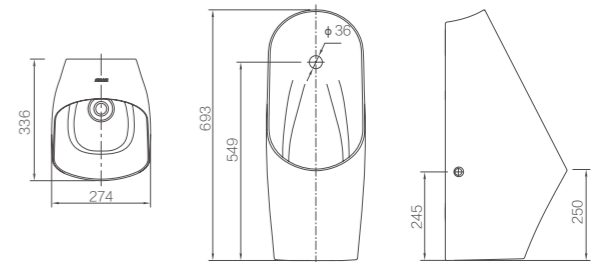

Size: 420x415x800mm
With Overflow

AP304/AL901
Wall-hung Basin with Full Pedestal

Size: 520x480x810mm
With Overflow

AP31005C/AL9005A
Wall-hung Basin with Full Pedestal

Size: 500x480x820mm
With Overflow

AGP32037C/AGL9605A
Wall-hung Basin with Full Pedestal

Size: 550x500x830mm
With Overflow

AP307E/AL907
Wall-hung Basin with Full Pedestal

Size: 575x493x805mm
With Overflow

AM7702/AL7702Z
Mop Sink with Pedestal

Size: 560x465x633mm

AN6701
Wall-hung Urinal

Size: 289x312x742mm
Back Inlet
Back Outlet

AN6703
Wall-hung Urinal

Size: 336x274x693mm
Back Inlet
Back Outlet

AN6704
Wall-hung Urinal

Size: 344x301x705mm
Back Inlet
Back Outlet

AN6705
Wall-hung Urinal

Size: 375x305x575mm
Back Inlet

AN660
Wall-hung Urinal