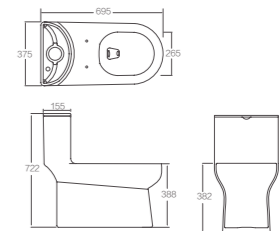

AG1176M/L
One piece Toilet

Size: 725x400x743mm
Siphonic Flushing
Dual Flush 5/3.5L
Rough-in: S-trap 300/400mm

AB1116-1M/L
One piece Toilet

Size: 712x375x707mm
Dual Flush 5/3.5L
AB1116-1M/L: Siphonic Flushing
S-trap 300/400mm
AB1116H: Wash Down Flushing
P-trap 185mm

AB1801M
One piece Toilet

Size: 679x371x693mm
Dual Flush 5/3.5L
Rough-in: S-Trap 300mm

AG1081-AM/L
One piece Toilet

Size: 653x371x670mm
Siphonic Flushing
Dual Flush 5/3.5L
Rough-in: S-trap 300/400mm

AG1003M/L
One piece Toilet

Size: 725x355x743mm
Siphonic Flushing
Dual Flush 5/3.5L
Rough-in: S-trap 300/400mm

AD1005M/L
One piece Toilet

Size: 695x375x722mm
Siphonic Flushing
Dual Flush 5/3.5L
Rough-in: S-trap 300/400mm

AG1253M/L
One piece Toilet

Size: 685x370x725mm
Siphonic Flushing
Dual Flush 5/3.5L
Rough-in: S-trap 300/400mm

AG1078-1M/L
One piece Toilet

Size: 720x362x727mm
Siphonic Flushing
Dual Flush 5/3.5L
Rough-in: S-trap 300/400mm

AG1240-1M/L
One piece Toilet