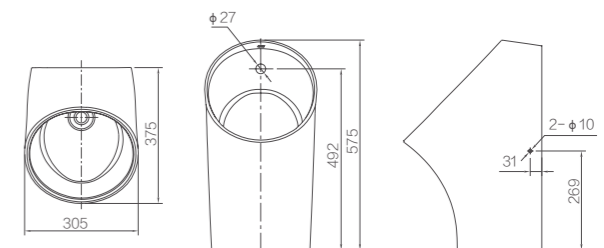

Size: 420x415x800mm
With Overflow

AP304/AL901
Wall-hung Basin with Full Pedestal

Size: 520x480x810mm
With Overflow

AP31005C/AL9005A
Wall-hung Basin with Full Pedestal

Size: 500x480x820mm
With Overflow

AGP32037C/AGL9605A
Wall-hung Basin with Full Pedestal

Size: 550x500x830mm
With Overflow

AP307E/AL907
Wall-hung Basin with Full Pedestal

Size: 575x493x805mm
With Overflow

AM7702/AL7702Z
Mop Sink with Pedestal

Size: 560x465x633mm

AN6701
Wall-hung Urinal

Size: 289x312x742mm
Back Inlet
Back Outlet

AN6703
Wall-hung Urinal

Size: 336x274x693mm
Back Inlet
Back Outlet

AN6704
Wall-hung Urinal

Size: 344x301x705mm
Back Inlet
Back Outlet

AN6705
Wall-hung Urinal

Size: 375x305x575mm
Back Inlet

AN660
Wall-hung Urinal

Size: 348x337x587mm
Back Inlet
Back Outlet

AN632
Wall-hung Urinal

Size: 365x345x745mm
Top Inlet/Back Inlet
Back Outlet

AN661
Wall-hung Urinal

Size: 372x317x597mm
Back Inlet
Back Outlet

AN639
Wall-hung Urinal