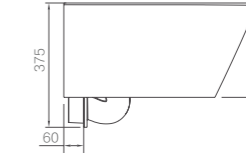

Size: 560x365x370mm
Wash Down Flushing
Dual Flush 5/3.5L
P-trap

AB2170H
Wall-hung Toilet

Size: 530x364x345mm
Wash Down Flushing
Dual Flush 5/3.5L
P-trap

FB2662
Wall-hung Toilet

Size: 575x375x360mm
Wash Down Flushing
Dual Flush 6/4.2L
P-trap

FB2657
Wall-hung Toilet

Size: 540x373x373mm
Wash Down Flushing
Dual Flush 6/4.2L
P-trap

AB21001H
Wall-hung Toilet

Size: 564x370x350mm
Siphonic Flushing
Dual Flush 5/3.5L
P-trap

AB21002H
Wall-hung Toilet

Size: 560x375x355mm
Wash Down Flushing
Dual Flush 5/3.5L
P-trap

AB1167S
One piece Toilet

Size: 510x281x599mm
Toilet for Children
Siphonic Flushing
Single Flush 3.5L
Rough-in: S-trap 185mm

AB1802M/H
One piece Toilet

Size: 680x355x700mm
Dual Flush 5/3.5L
AB1802M: Siphonic Flushing
S-trap 300mm
AB1802H: Wash Down Flushing
P-trap 185mm