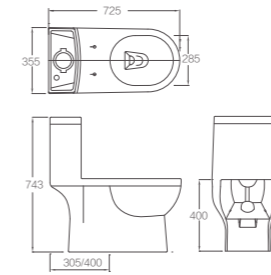

FB2656
Wall-hung Toilet

Size: 545x360x375mm
Wash Down Flushing
Dual Flush 6/4.2L
P-trap

NF206A
Wall-hung Toilet

Size: 560x375x370mm
Wash Down Flushing
Dual Flush 5/3.5L
P-trap

AKB1050
Smart Toilet

Size: 592x400x424mm
Wall-hung Pan
Wash Down Flushing
Dual Flush: 6/4.2L
P-trap
Rated Power: 1130W
Power Supply: AC 220V (50Hz)
Water Pressure: 0.1MPA-0.75MPA

FB2657
Wall-hung Toilet

Size: 540x373x373mm
Wash Down Flushing
Dual Flush 6/4.2L
P-trap

AB21001H
Wall-hung Toilet

Size: 564x370x350mm
Siphonic Flushing
Dual Flush 5/3.5L
P-trap

AB21002H
Wall-hung Toilet

Size: 560x375x355mm
Wash Down Flushing
Dual Flush 5/3.5L
P-trap

AB1167S
One piece Toilet

Size: 510x281x599mm
Toilet for Children
Siphonic Flushing
Single Flush 3.5L
Rough-in: S-trap 185mm

AB1802M/H
One piece Toilet

Size: 680x355x700mm
Dual Flush 5/3.5L
AB1802M: Siphonic Flushing
S-trap 300mm
AB1802H: Wash Down Flushing
P-trap 185mm

AG1176M/L
One piece Toilet

Size: 725x400x743mm
Siphonic Flushing
Dual Flush 5/3.5L
Rough-in: S-trap 300/400mm

AB1116-1M/L
One piece Toilet

Size: 712x375x707mm
Dual Flush 5/3.5L
AB1116-1M/L: Siphonic Flushing
S-trap 300/400mm
AB1116H: Wash Down Flushing
P-trap 185mm