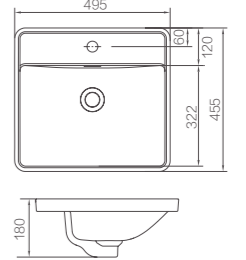

Size: 530x380x405mm
 Wash Down Flushing
 Dual Flush 6/4.2L
 Rough-in: P-trap 190mm

FB2649H

Wall-hung Toilet

Size: 645x380x415mm
 Wash Down Flushing
 Dual Flush 5/3.5L
 P-trap

AP41024B
 Counter-top Basin

Size: 400x400x160mm
 Without Overflow
 Various Colors are available

AP4303-Y
 Counter-top Basin

Size: 596x378x188mm
 With Overflow
 Various Colors are available

AP41024D
 Counter-top Basin

Size: 600x400x160mm
 Without Overflow
 Various Colors are available

AP41025D
 Counter-top Basin

Size: 600x400x160mm
 Without Overflow
 Various Colors are available

AP41026D
Counter-top Basin

Size: 600x400x135mm
Without Overflow

AP4206
Counter-top Basin

Size: 480x386x177mm
With Overflow

AP41002D
Semi-recessed Basin

Size: 600x400x185mm
With Overflow

AP41004C
Counter-top Basin

Size: 495x455x180mm
With Overflow

AP439E
Counter-top Basin

Size: 460x370x133mm
Without Overflow

AP4201
Counter-top Basin

Size: 456x456x146mm
Without Overflow