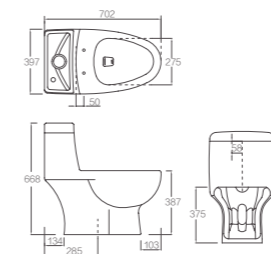

Size: 725x355x743mm
Siphonic Flushing
Dual Flush 5/3.5L
Rough-in: S-trap 300/400mm

AD1005M/L
One piece Toilet

Size: 695x375x722mm
Siphonic Flushing
Dual Flush 5/3.5L
Rough-in: S-trap 300/400mm

AG1253M/L
One piece Toilet

Size: 685x370x725mm
Siphonic Flushing
Dual Flush 5/3.5L
Rough-in: S-trap 300/400mm

AG1078-1M/L
One piece Toilet

Size: 720x362x727mm
Siphonic Flushing
Dual Flush 5/3.5L
Rough-in: S-trap 300/400mm

AG1240-1M/L
One piece Toilet

Size: 702x397x668mm
Siphonic Flushing
Dual Flush 5/3.5L
Rough-in: S-trap 300/400mm

AG1007M/L
One piece Toilet

Size: 736x382x743mm
Siphonic Flushing
Dual Flush 5/3.5L
Rough-in: S-trap 300/400mm

AB1605M/L

One piece Toilet

Size: 678x376x721mm
Siphonic Flushing
Dual Flush 5/3.5L
Rough-in: S-trap 300/400mm

AB1606M/L

One piece Toilet

Size: 695x377x733mm
Siphonic Flushing
Dual Flush 5/3.5L
Rough-in: S-trap 300/400mm

AB2230H/AS8230D