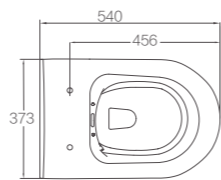

FB2656
Wall-hung Toilet

Size: 545x360x375mm
Wash Down Flushing
Dual Flush 6/4.2L
P-trap

NF206A
Wall-hung Toilet

Size: 560x375x370mm
Wash Down Flushing
Dual Flush 5/3.5L
P-trap

AKB1050
Smart Toilet

Size: 592x400x424mm
Wall-hung Pan
Wash Down Flushing
Dual Flush: 6/4.2L
P-trap
Rated Power: 1130W
Power Supply: AC 220V (50Hz)
Water Pressure: 0.1MPA-0.75MPA

Size: 560x365x370mm
Wash Down Flushing
Dual Flush 5/3.5L
P-trap

AB2170H
Wall-hung Toilet

Size: 530x364x345mm
Wash Down Flushing
Dual Flush 5/3.5L
P-trap

FB2662
Wall-hung Toilet

Size: 575x375x360mm
Wash Down Flushing
Dual Flush 6/4.2L
P-trap

FB2657
Wall-hung Toilet

Size: 540x373x373mm
Wash Down Flushing
Dual Flush 6/4.2L
P-trap

AB21001H
Wall-hung Toilet

Size: 564x370x350mm
Siphonic Flushing
Dual Flush 5/3.5L
P-trap

AB21002H
Wall-hung Toilet

Size: 560x375x355mm
Wash Down Flushing
Dual Flush 5/3.5L
P-trap