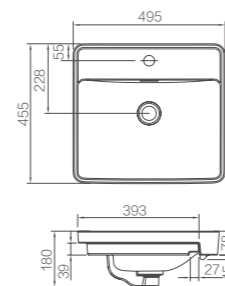

Size: 530x380x405mm
 Wash Down Flushing
 Dual Flush 6/4.2L
 Rough-in: P-trap 190mm

FB2649H

Wall-hung Toilet

Size: 645x380x415mm
 Wash Down Flushing
 Dual Flush 5/3.5L
 P-trap

AP41024B
 Counter-top Basin

Size: 400x400x160mm
 Without Overflow
 Various Colors are available

Size: 600x400x160mm
 Without Overflow
 Various Colors are available

AP41026D
Counter-top Basin

Size: 600x400x135mm
Without Overflow

AP4206
Counter-top Basin

Size: 480x386x177mm
With Overflow

AP41002D
Semi-recessed Basin

Size: 600x400x185mm
With Overflow

AP41004C
Counter-top Basin

Size: 495x455x180mm
With Overflow

AP439E
Counter-top Basin

Size: 460x370x133mm
Without Overflow

AP4201
Counter-top Basin

Size: 456x456x146mm
Without Overflow

AP41005C
Semi-recessed Basin

Size: 495x455x180mm
With Overflow

AP41006C
Counter-top Basin

Size: 550x455x185mm
With Overflow

AP4301
Counter-top Basin

Size: 448x448x190mm
With Overflow

AP476
Counter-top Basin