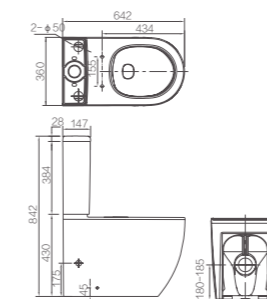

AB2231H/AS8231D

Close-coupled Toilet

Pan Size: 669x368x420mm
Cistern Size: 385x147x400mm
Rimless Design
Wash Down Flushing
Dual Flush 4.5/3L
Rough-in: P-Trap 185mm

AB2194H/AS8195D

Close-coupled Toilet

Pan Size: 645x380x415mm
Cistern Size: 400x130x385mm
Rimless Design
Wash Down Flushing
Dual Flush 4.5/3L
Rough-in: P-Trap 185mm

AB2133M/L AS8133D

Close-coupled Toilet

Pan Size: 685x363x390mm
Cistern Size: 180x375x340mm
Siphonic Flushing
Dual Flush 6/4.2L
Rough-in: S-trap 300/400mm

AB2118H /AS8103D

Close-coupled Toilet

Pan Size: 670x375x390mm
Cistern Size: 458x212x355mm
Wash Down Flushing
Dual Flush 6/4.2L
Rough-in: P-trap 185mm

AB2233H/AS8234D

Close-coupled Toilet

Pan Size: 642x360x430mm
Cistern Size: 360x147x384mm
Rimless Design
Wash Down Flushing
Dual Flush 4.5/3L
Rough-in: P-trap 185mm

AB2234H/ AS8234D

Close-coupled Toilet

Pan Size: 640x365x430mm
Cistern Size: 365x147x384mm
Rimless Design
Wash Down Flushing
Dual Flush 4.5/3L
Rough-in: P-trap 185mm

AB2199H/AS8199D

Close-coupled Toilet

Pan Size: 675x375x415mm
 Cistern Size: 400x165x375mm
 Wash down Flushing
 Dual Flush 6/4.2L
 Rough-in: P-trap 195mm

AB2193H

Floor-standing Toilet

Size: 530x290x405mm
 Wash down Flushing
 Dual Flush 6/4.2L
 Rough-in: P-trap 190mm