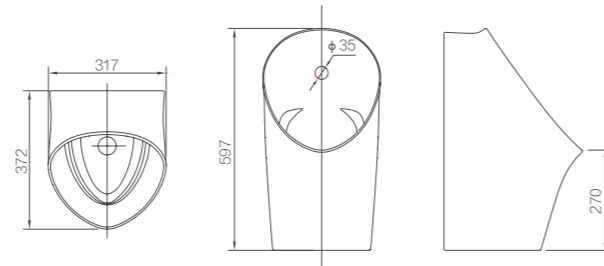

Size: 550x500x830mm
With Overflow

AP307E/AL907
Wall-hung Basin with Full Pedestal

Size: 575x493x805mm
With Overflow

AM7702/AL7702Z
Mop Sink with Pedestal

Size: 560x465x633mm

AN6701
Wall-hung Urinal

Size: 289x312x742mm
Back Inlet
Back Outlet

AN6703
Wall-hung Urinal

Size: 336x274x693mm
Back Inlet
Back Outlet

AN6704
Wall-hung Urinal

Size: 344x301x705mm
Back Inlet
Back Outlet

AN6705
Wall-hung Urinal

Size: 375x305x575mm
Back Inlet

AN660
Wall-hung Urinal

Size: 348x337x587mm
Back Inlet
Back Outlet

AN632
Wall-hung Urinal

Size: 365x345x745mm
Top Inlet/Back Inlet
Back Outlet

AN661
Wall-hung Urinal

Size: 372x317x597mm
Back Inlet
Back Outlet

AN639
Wall-hung Urinal

Size: 332x266x670mm
Back Inlet
Back Outlet

AN650
Wall-hung Urinal

Size: 408x376x720mm
Back Inlet
Back Outlet

FN6660C
Wall-hung Urinal

Size: 380x305x650mm
Back Inlet

AN636
Wall-hung Urinal with Sensor

Size: 370x357x770mm
Back Inlet
Back Outlet