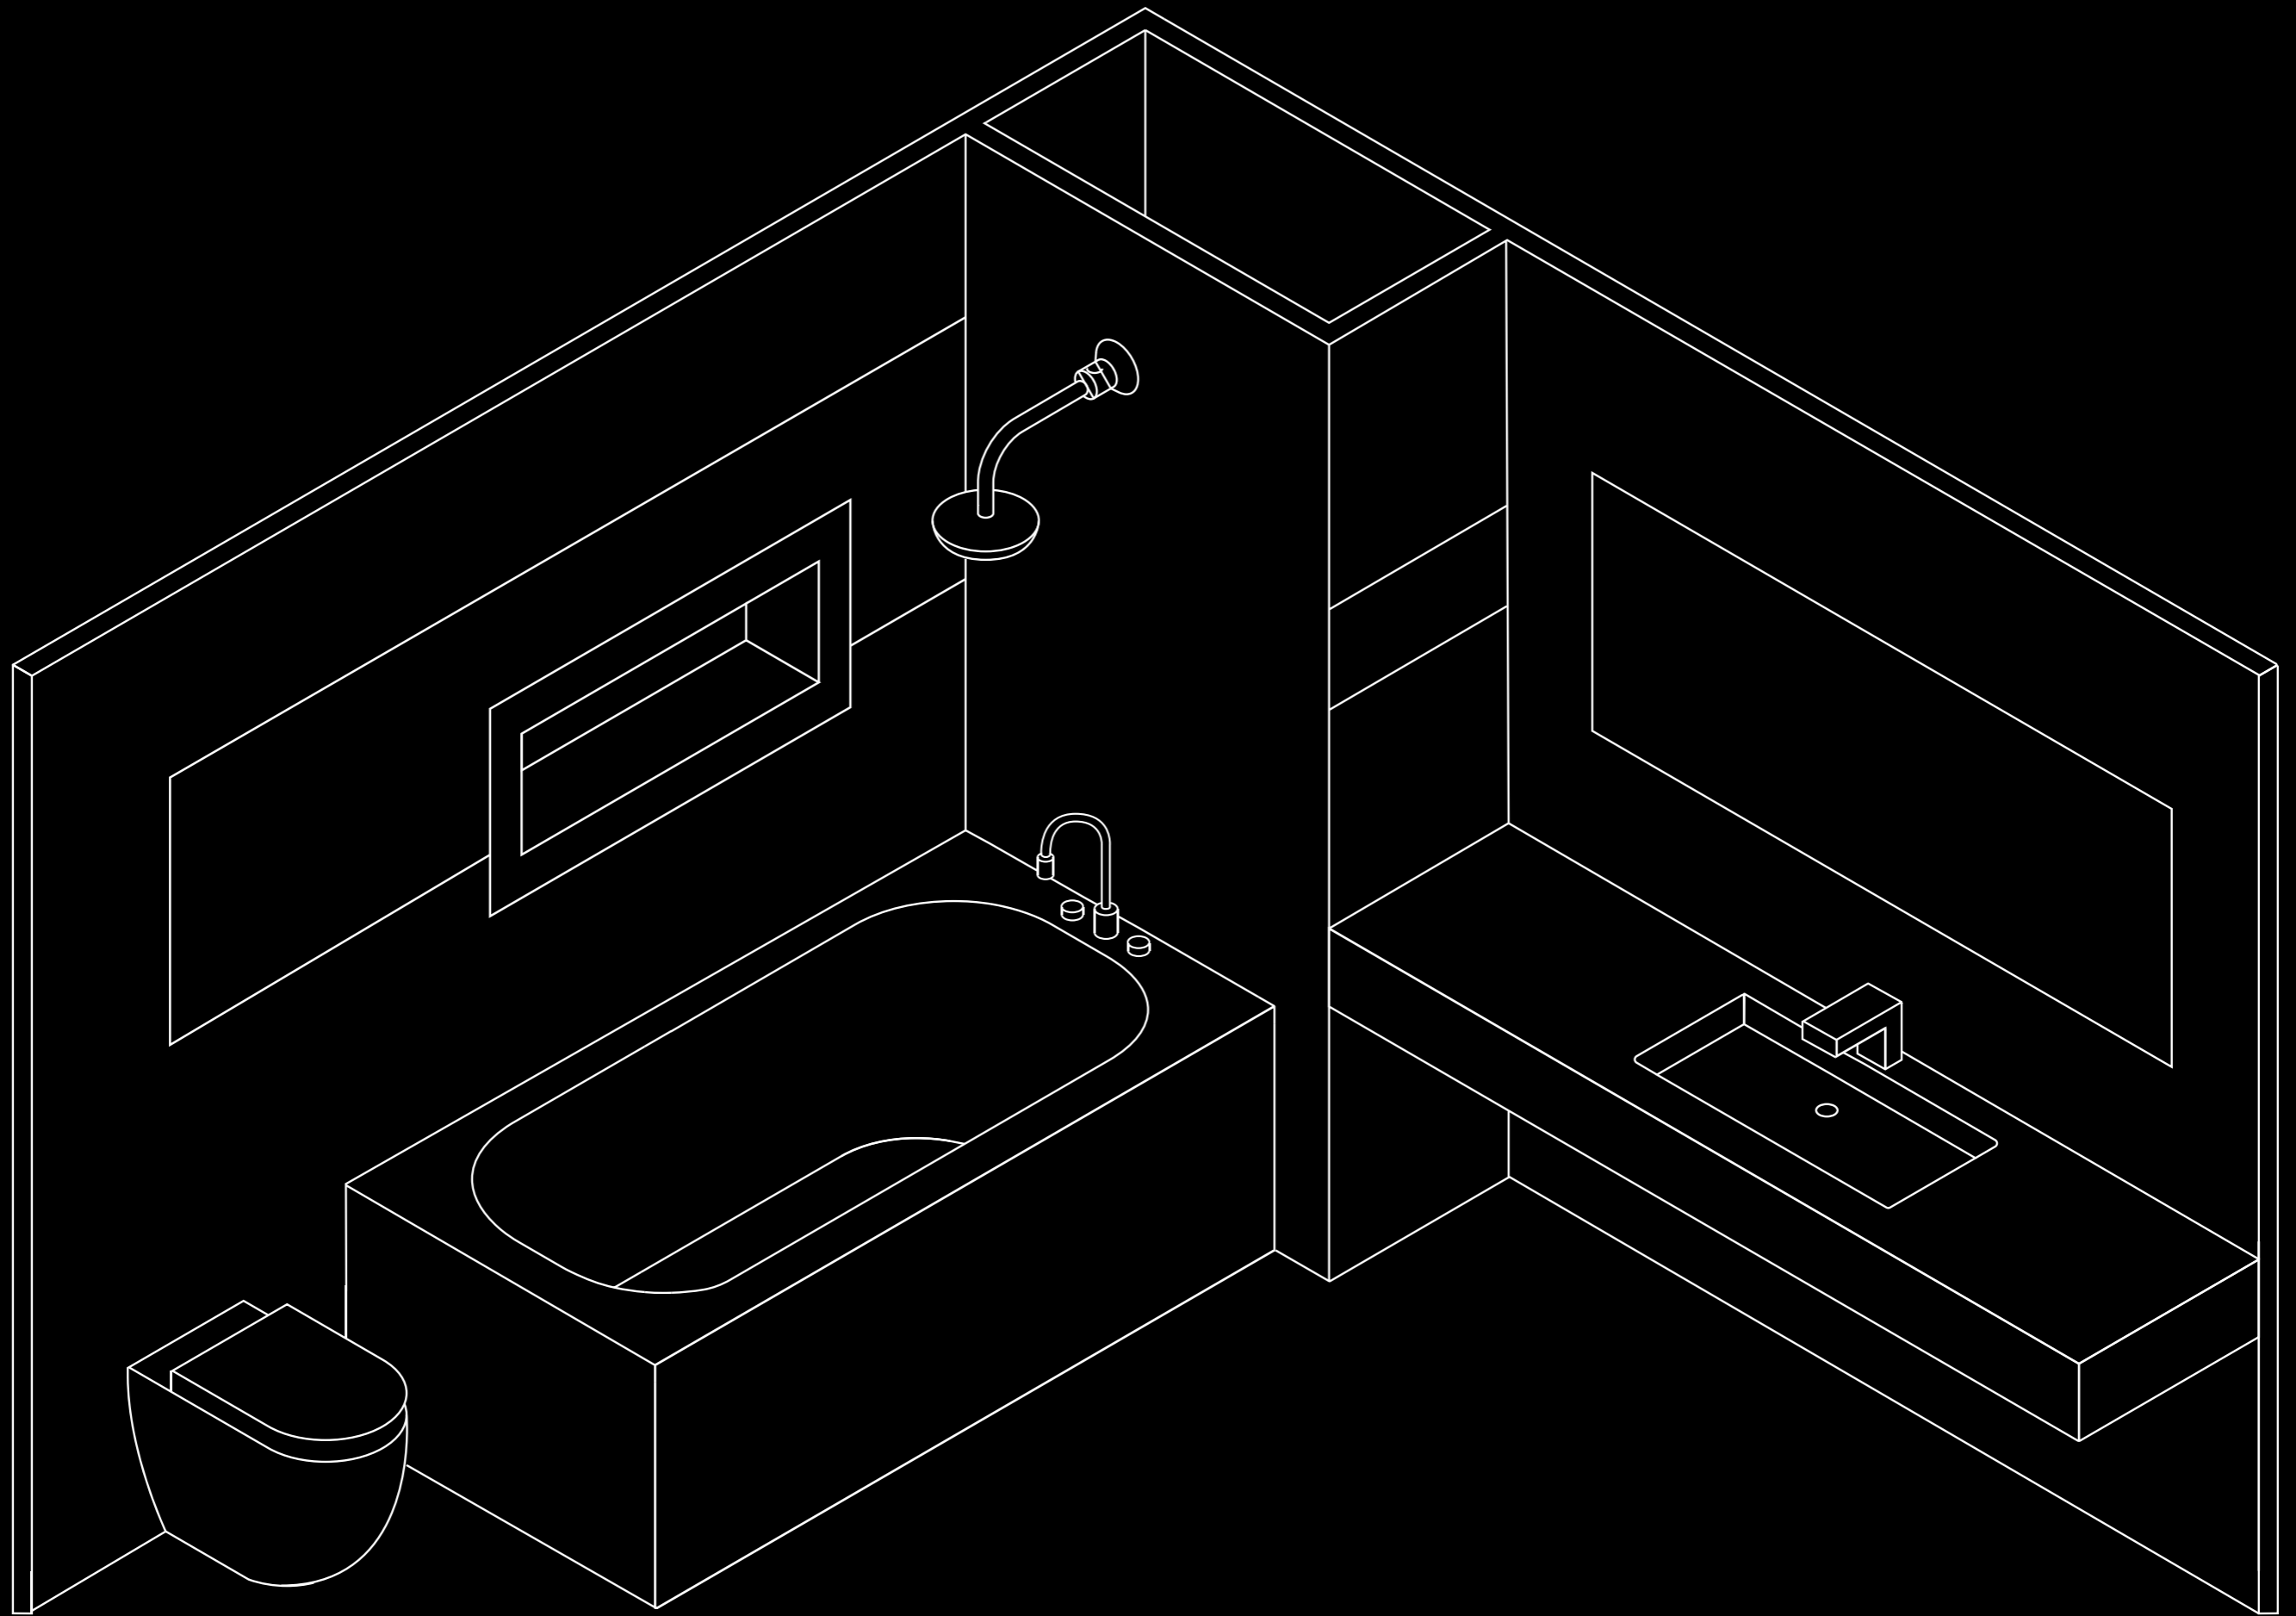

ARROW

A Global Master in Smart Home

ARROW

www.arrowhomegroup.com

CERAMIC 2023

AKB1197-BM/L
Smart Toilet

Size: 680x410x475mm
Floor-standing Pan
Siphonic Flushing
Single Flush 5L
Rough-in: S-trap 300/400mm
Rated Power: 1050W
Power Supply: AC 220V (50Hz)
Water Pressure: 0.2MPA-0.75MPA

AKB1310-UM/L
Smart Toilet

Size: 705x393x499mm
Floor-standing Pan
Siphonic Flushing
Single Flush 5L
Rough-in: S-trap 300/400mm
Rated Power: 1180W
Power Supply: AC 220V (50Hz)
Water Pressure: 0.14MPA-0.75MPA