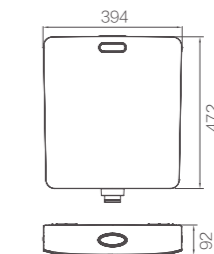

Size: 332x266x670mm
Back Inlet
Back Outlet

AN650
Wall-hung Urinal

Size: 408x376x720mm
Back Inlet
Back Outlet

FN6660C
Wall-hung Urinal

Size: 380x305x650mm
Back Inlet

AN636
Wall-hung Urinal with Sensor

Size: 370x357x770mm
Back Inlet
Back Outlet

ALD507CE
Squatting Pan
Size: 583x455x205mm
Bottom Outlet

ALD506B
Squatting Pan
Size: 646x500x330mm
Bottom Outlet with S Trap

ALD507CG
Squatting Pan
Size: 625x455x215mm
Bottom Outlet

AS117
Plastic Cistern for Squatting Pan
Size: 380x120x420mm

ALD507G-1
Squatting Pan
Size: 577x453x293mm
Bottom Outlet with S Trap

AS116
Plastic Cistern for Squatting Pan
Size: 380x120x420mm

ALD507
Squatting Pan
Size: 582x452x317mm
Bottom Outlet with S Trap

AG5711
Plastic Cistern for Squatting Pan Sensor Included
Size: 394x92x472mm