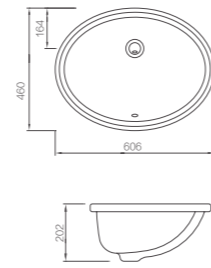

Size: 600x400x185mm
With Overflow

AP41004C
Counter-top Basin

Size: 495x455x180mm
With Overflow

AP439E
Counter-top Basin

Size: 460x370x133mm
Without Overflow

AP4201
Counter-top Basin

Size: 456x456x146mm
Without Overflow

AP41005C
Semi-recessed Basin

Size: 495x455x180mm
With Overflow

AP41006C
Counter-top Basin

Size: 550x455x185mm
With Overflow

AP4301
Counter-top Basin

Size: 448x448x190mm
With Overflow

AP476
Counter-top Basin

Size: 440x440x215mm
With Overflow

AP41007C
Semi-recessed Basin

Size: 540x455x185mm
With Overflow

AP41003D
Semi-recessed Basin

Size: 595x395x185mm
With Overflow

AP406E

Under-counter Basin

Size: 528x415x234mm
With Overflow

AP416E

Under-counter Basin

Size: 606x460x202mm
With Overflow

AP31005C/AL9005C

Wall-hung Basin with Semi-pedestal

Size: 500x480x506mm
With Overflow

AP31005D/AL9005G

Wall-hung Basin with Semi-pedestal