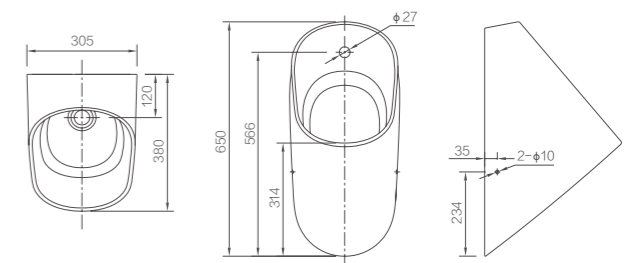

Size: 348x337x587mm
Back Inlet
Back Outlet

AN632
Wall-hung Urinal

Size: 365x345x745mm
Top Inlet/Back Inlet
Back Outlet

AN661
Wall-hung Urinal

Size: 372x317x597mm
Back Inlet
Back Outlet

AN639
Wall-hung Urinal

Size: 332x266x670mm
Back Inlet
Back Outlet

AN650
Wall-hung Urinal

Size: 408x376x720mm
Back Inlet
Back Outlet

FN6660C
Wall-hung Urinal

Size: 380x305x650mm
Back Inlet

AN636
Wall-hung Urinal with Sensor

Size: 370x357x770mm
Back Inlet
Back Outlet

AN630
Urinal for Children

Size: 252x314x429mm
Top Inlet
Bottom Outlet

ALD536C
Squatting Pan for Children
Size: 484x389x205mm
Bottom Outlet

ALD515-1E
Squatting Pan
Size: 600x450x256mm
Bottom Outlet with S Trap