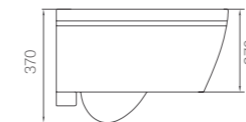

NF205A
Wall-hung Toilet

Size: 560x365x370mm
Wash Down Flushing
Dual Flush 5/3.5L
P-trap