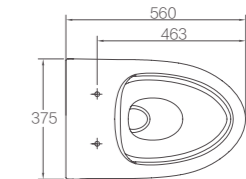

ARROW

A Global Master in Smart Home

ARROW

www.arrowhomegroup.com

CERAMIC 2023

AKB1197-BM/L
Smart Toilet

Size: 680x410x475mm
Floor-standing Pan
Siphonic Flushing
Single Flush 5L
Rough-in: S-trap 300/400mm
Rated Power: 1050W
Power Supply: AC 220V (50Hz)
Water Pressure: 0.2MPA-0.75MPA

AKB1310-UM/L
Smart Toilet

Size: 705x393x499mm
Floor-standing Pan
Siphonic Flushing
Single Flush 5L
Rough-in: S-trap 300/400mm
Rated Power: 1180W
Power Supply: AC 220V (50Hz)
Water Pressure: 0.14MPA-0.75MPA

FB2656
Wall-hung Toilet

Size: 545x360x375mm
Wash Down Flushing
Dual Flush 6/4.2L
P-trap

NF206A
Wall-hung Toilet

Size: 560x375x370mm
Wash Down Flushing
Dual Flush 5/3.5L
P-trap

AKB1050
Smart Toilet

Size: 592x400x424mm
Wall-hung Pan
Wash Down Flushing
Dual Flush: 6/4.2L
P-trap
Rated Power: 1130W
Power Supply: AC 220V (50Hz)
Water Pressure: 0.1MPA-0.75MPA