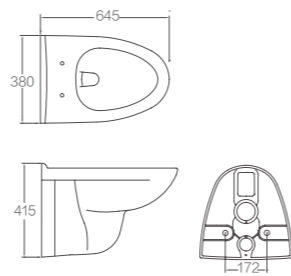

AB2233H/AS8234D

Close-coupled Toilet

Pan Size: 642x360x430mm
Cistern Size: 360x147x384mm
Rimless Design
Wash Down Flushing
Dual Flush 4.5/3L
Rough-in: P-trap 185mm

AB2234H/ AS8234D

Close-coupled Toilet

Pan Size: 640x365x430mm
Cistern Size: 365x147x384mm
Rimless Design
Wash Down Flushing
Dual Flush 4.5/3L
Rough-in: P-trap 185mm

AB2199H/AS8199D

Close-coupled Toilet

Pan Size: 675x375x415mm
 Cistern Size: 400x165x375mm
 Wash down Flushing
 Dual Flush 6/4.2L
 Rough-in: P-trap 195mm

AB2193H

Floor-standing Toilet

Size: 530x290x405mm
 Wash down Flushing
 Dual Flush 6/4.2L
 Rough-in: P-trap 190mm

AP4305-Y
 Counter-top Basin

Size: 410x410x190mm
 With Overflow
 Various Colors are available

AP41025B
 Counter-top Basin

Size: 400x400x160mm
 Without Overflow
 Various Colors are available

AB2191H

Floor-standing Toilet

Size: 530x380x405mm
 Wash Down Flushing
 Dual Flush 6/4.2L
 Rough-in: P-trap 190mm

FB2649H

Wall-hung Toilet

Size: 645x380x415mm
 Wash Down Flushing
 Dual Flush 5/3.5L
 P-trap

AP41024B
 Counter-top Basin

Size: 400x400x160mm
 Without Overflow
 Various Colors are available