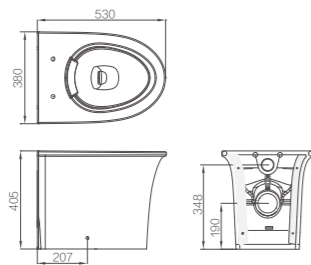

AB2233H/AS8234D

Close-coupled Toilet

Pan Size: 642x360x430mm
Cistern Size: 360x147x384mm
Rimless Design
Wash Down Flushing
Dual Flush 4.5/3L
Rough-in: P-trap 185mm

AB2234H/ AS8234D

Close-coupled Toilet

Pan Size: 640x365x430mm
Cistern Size: 365x147x384mm
Rimless Design
Wash Down Flushing
Dual Flush 4.5/3L
Rough-in: P-trap 185mm

AB2199H/AS8199D

Close-coupled Toilet

Pan Size: 675x375x415mm
 Cistern Size: 400x165x375mm
 Wash down Flushing
 Dual Flush 6/4.2L
 Rough-in: P-trap 195mm

AB2193H

Floor-standing Toilet

Size: 530x290x405mm
 Wash down Flushing
 Dual Flush 6/4.2L
 Rough-in: P-trap 190mm

AP4305-Y
 Counter-top Basin

Size: 410x410x190mm
 With Overflow
 Various Colors are available

AP41025B
 Counter-top Basin

Size: 400x400x160mm
 Without Overflow
 Various Colors are available

AB2191H

Floor-standing Toilet

Size: 530x380x405mm
 Wash Down Flushing
 Dual Flush 6/4.2L
 Rough-in: P-trap 190mm

FB2649H

Wall-hung Toilet

Size: 645x380x415mm
 Wash Down Flushing
 Dual Flush 5/3.5L
 P-trap

AP41024B
 Counter-top Basin

Size: 400x400x160mm
 Without Overflow
 Various Colors are available