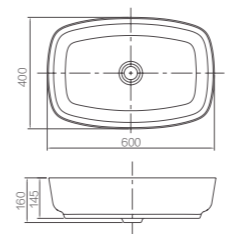

Size: 530x380x405mm
 Wash Down Flushing
 Dual Flush 6/4.2L
 Rough-in: P-trap 190mm

FB2649H

Wall-hung Toilet

Size: 645x380x415mm
 Wash Down Flushing
 Dual Flush 5/3.5L
 P-trap

AP41024B
 Counter-top Basin

Size: 400x400x160mm
 Without Overflow
 Various Colors are available

AP4303-Y
 Counter-top Basin

Size: 596x378x188mm
 With Overflow
 Various Colors are available

AP41024D
 Counter-top Basin

Size: 600x400x160mm
 Without Overflow
 Various Colors are available

AP41025D
 Counter-top Basin