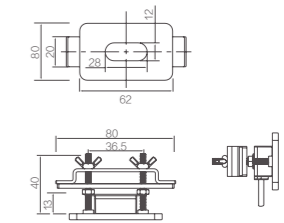

ALD507CE
Squatting Pan
Size: 583x455x205mm
Bottom Outlet

ALD506B
Squatting Pan
Size: 646x500x330mm
Bottom Outlet with S Trap

ALD507CG
Squatting Pan
Size: 625x455x215mm
Bottom Outlet

AS117
Plastic Cistern for Squatting Pan
Size: 380x120x420mm

ALD507G-1
Squatting Pan
Size: 577x453x293mm
Bottom Outlet with S Trap

AS116
Plastic Cistern for Squatting Pan
Size: 380x120x420mm

ALD507
Squatting Pan
Size: 582x452x317mm
Bottom Outlet with S Trap

AG5711
Plastic Cistern for Squatting Pan Sensor Included
Size: 394x92x472mm

AS115
Plastic Cistern for Squatting Pan
Size: 385x120x470mm

AG7102A/B
Urinal Sensor (Sprayer Style)

AG7102A: 220V AC Power Supply
AG7102B: DC Power Supply

AGY-100A/B/S
In-wall Infrared Urinal Sensor

AGY-100A: 220V AC Power Supply
AGY-100B: DC Power Supply
AGY-100S: Hydropower