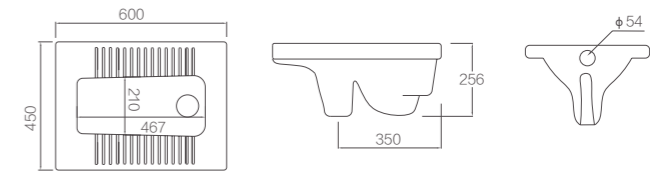

AN630
Urinal for Children

Size: 252x314x429mm
Top Inlet
Bottom Outlet

ALD536C
Squatting Pan for Children
Size: 484x389x205mm
Bottom Outlet

ALD515-1E
Squatting Pan
Size: 600x450x256mm
Bottom Outlet with S Trap

ALD507CE
Squatting Pan
Size: 583x455x205mm
Bottom Outlet

ALD506B
Squatting Pan
Size: 646x500x330mm
Bottom Outlet with S Trap

ALD507CG
Squatting Pan
Size: 625x455x215mm
Bottom Outlet

AS117
Plastic Cistern for Squatting Pan
Size: 380x120x420mm