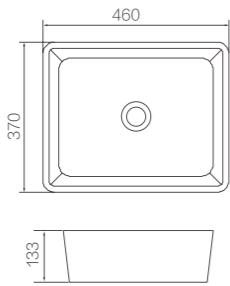

Size: 530x380x405mm
 Wash Down Flushing
 Dual Flush 6/4.2L
 Rough-in: P-trap 190mm

FB2649H

Wall-hung Toilet

Size: 645x380x415mm
 Wash Down Flushing
 Dual Flush 5/3.5L
 P-trap

AP41024B
 Counter-top Basin

Size: 400x400x160mm
 Without Overflow
 Various Colors are available

Size: 600x400x160mm
 Without Overflow
 Various Colors are available

AP41026D
Counter-top Basin

Size: 600x400x135mm
Without Overflow

AP4206
Counter-top Basin

Size: 480x386x177mm
With Overflow

AP41002D
Semi-recessed Basin

Size: 600x400x185mm
With Overflow

AP41004C
Counter-top Basin

Size: 495x455x180mm
With Overflow

AP439E
Counter-top Basin

Size: 460x370x133mm
Without Overflow

AP4201
Counter-top Basin

Size: 456x456x146mm
Without Overflow

AP41005C
Semi-recessed Basin

Size: 495x455x180mm
With Overflow

AP41006C
Counter-top Basin

Size: 550x455x185mm
With Overflow

AP4301
Counter-top Basin

Size: 448x448x190mm
With Overflow

AP476
Counter-top Basin