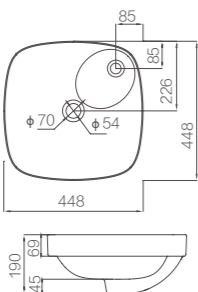

Size: 600x400x160mm
 Without Overflow
 Various Colors are available

AP41026D
Counter-top Basin

Size: 600x400x135mm
Without Overflow

AP4206
Counter-top Basin

Size: 480x386x177mm
With Overflow

AP41002D
Semi-recessed Basin

Size: 600x400x185mm
With Overflow

AP41004C
Counter-top Basin

Size: 495x455x180mm
With Overflow

AP439E
Counter-top Basin

Size: 460x370x133mm
Without Overflow

AP4201
Counter-top Basin

Size: 456x456x146mm
Without Overflow

AP41005C
Semi-recessed Basin

Size: 495x455x180mm
With Overflow

AP41006C
Counter-top Basin

Size: 550x455x185mm
With Overflow

AP4301
Counter-top Basin

Size: 448x448x190mm
With Overflow

AP476
Counter-top Basin

Size: 440x440x215mm
With Overflow

AP41007C
Semi-recessed Basin

Size: 540x455x185mm
With Overflow

AP41003D
Semi-recessed Basin

Size: 595x395x185mm
With Overflow

AP406E

Under-counter Basin

Size: 528x415x234mm
With Overflow