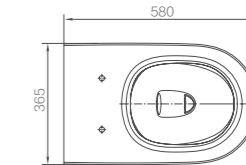

Size: 560x365x370mm
Wash Down Flushing
Dual Flush 5/3.5L
P-trap

AB2170H
Wall-hung Toilet

Size: 530x364x345mm
Wash Down Flushing
Dual Flush 5/3.5L
P-trap

FB2662
Wall-hung Toilet

Size: 575x375x360mm
Wash Down Flushing
Dual Flush 6/4.2L
P-trap

FB2657
Wall-hung Toilet

Size: 540x373x373mm
Wash Down Flushing
Dual Flush 6/4.2L
P-trap

AB21001H
Wall-hung Toilet

Size: 564x370x350mm
Siphonic Flushing
Dual Flush 5/3.5L
P-trap

AB21002H
Wall-hung Toilet

Size: 560x375x355mm
Wash Down Flushing
Dual Flush 5/3.5L
P-trap

AB1167S
One piece Toilet

Size: 510x281x599mm
Toilet for Children
Siphonic Flushing
Single Flush 3.5L
Rough-in: S-trap 185mm

AB1802M/H
One piece Toilet

Size: 680x355x700mm
Dual Flush 5/3.5L
AB1802M: Siphonic Flushing
S-trap 300mm
AB1802H: Wash Down Flushing
P-trap 185mm

AG1176M/L
One piece Toilet

Size: 725x400x743mm
Siphonic Flushing
Dual Flush 5/3.5L
Rough-in: S-trap 300/400mm

AB1116-1M/L
One piece Toilet

Size: 712x375x707mm
Dual Flush 5/3.5L
AB1116-1M/L: Siphonic Flushing
S-trap 300/400mm
AB1116H: Wash Down Flushing
P-trap 185mm