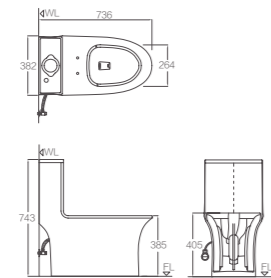

Size: 678x376x721mm
Siphonic Flushing
Dual Flush 5/3.5L
Rough-in: S-trap 300/400mm

AB1606M/L

One piece Toilet

Size: 695x377x733mm
Siphonic Flushing
Dual Flush 5/3.5L
Rough-in: S-trap 300/400mm

AB2230H/AS8230D

Close-coupled Toilet

Pan Size: 652x383x422mm
Cistern Size: 398x136x388mm
Rimless Design
Wash Down Flushing
Dual Flush 4.5/3L
Rough-in: P-Trap 185mm

AB2232H/AS8232D

Close-coupled Toilet

Pan Size: 669x377x420mm
Cistern Size: 394x150x402mm
Rimless Design
Wash Down Flushing
Dual Flush 4.5/3L
Rough-in: P-Trap 185mm

AB1187-AM/L

One piece Toilet

Size: 736x382x752mm
Siphonic Flushing
Dual Flush 5/3.5L
Rough-in: S-trap 300/400mm

AB1183M/L

One piece Toilet

Size: 730x376x752mm
Siphonic Flushing
Dual Flush 5/3.5L
Rough-in: S-trap 300/400mm

AB2231H/AS8231D

Close-coupled Toilet

Pan Size: 669x368x420mm
Cistern Size: 385x147x400mm
Rimless Design
Wash Down Flushing
Dual Flush 4.5/3L
Rough-in: P-Trap 185mm

AB2194H/AS8195D

Close-coupled Toilet

Pan Size: 645x380x415mm
Cistern Size: 400x130x385mm
Rimless Design
Wash Down Flushing
Dual Flush 4.5/3L
Rough-in: P-Trap 185mm