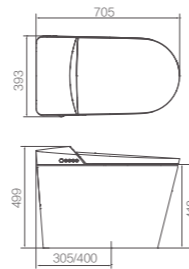

ARROW

A Global Master in Smart Home

ARROW

www.arrowhomegroup.com

CERAMIC 2023

AKB1197-BM/L
Smart Toilet

Size: 680x410x475mm
Floor-standing Pan
Siphonic Flushing
Single Flush 5L
Rough-in: S-trap 300/400mm
Rated Power: 1050W
Power Supply: AC 220V (50Hz)
Water Pressure: 0.2MPA-0.75MPA

FB2656
Wall-hung Toilet

Size: 545x360x375mm
Wash Down Flushing
Dual Flush 6/4.2L
P-trap

NF206A
Wall-hung Toilet

Size: 560x375x370mm
Wash Down Flushing
Dual Flush 5/3.5L
P-trap

AKB1050
Smart Toilet

Size: 592x400x424mm
Wall-hung Pan
Wash Down Flushing
Dual Flush: 6/4.2L
P-trap
Rated Power: 1130W
Power Supply: AC 220V (50Hz)
Water Pressure: 0.1MPA-0.75MPA