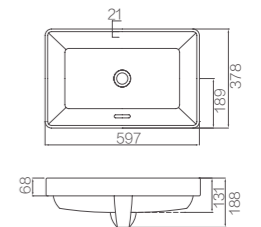

AB2233H/AS8234D

Close-coupled Toilet

Pan Size: 642x360x430mm
Cistern Size: 360x147x384mm
Rimless Design
Wash Down Flushing
Dual Flush 4.5/3L
Rough-in: P-trap 185mm

AB2234H/ AS8234D

Close-coupled Toilet

Pan Size: 640x365x430mm
Cistern Size: 365x147x384mm
Rimless Design
Wash Down Flushing
Dual Flush 4.5/3L
Rough-in: P-trap 185mm

Size: 530x380x405mm
 Wash Down Flushing
 Dual Flush 6/4.2L
 Rough-in: P-trap 190mm

FB2649H

Wall-hung Toilet

Size: 645x380x415mm
 Wash Down Flushing
 Dual Flush 5/3.5L
 P-trap

AP41024B
 Counter-top Basin

Size: 400x400x160mm
 Without Overflow
 Various Colors are available

AP4303-Y
 Counter-top Basin

Size: 596x378x188mm
 With Overflow
 Various Colors are available

AP41024D
 Counter-top Basin

Size: 600x400x160mm
 Without Overflow
 Various Colors are available

AP41025D
 Counter-top Basin