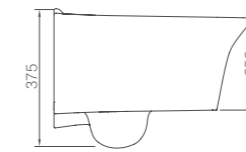

FB2656
Wall-hung Toilet

Size: 545x360x375mm
Wash Down Flushing
Dual Flush 6/4.2L
P-trap