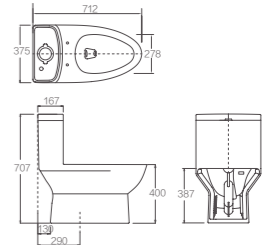

FB2657
Wall-hung Toilet

Size: 540x373x373mm
Wash Down Flushing
Dual Flush 6/4.2L
P-trap

AB21001H
Wall-hung Toilet

Size: 564x370x350mm
Siphonic Flushing
Dual Flush 5/3.5L
P-trap

AB21002H
Wall-hung Toilet

Size: 560x375x355mm
Wash Down Flushing
Dual Flush 5/3.5L
P-trap

AB1167S
One piece Toilet

Size: 510x281x599mm
Toilet for Children
Siphonic Flushing
Single Flush 3.5L
Rough-in: S-trap 185mm

AB1802M/H
One piece Toilet

Size: 680x355x700mm
Dual Flush 5/3.5L
AB1802M: Siphonic Flushing
S-trap 300mm
AB1802H: Wash Down Flushing
P-trap 185mm

AG1176M/L
One piece Toilet

Size: 725x400x743mm
Siphonic Flushing
Dual Flush 5/3.5L
Rough-in: S-trap 300/400mm

AB1116-1M/L
One piece Toilet

Size: 712x375x707mm
Dual Flush 5/3.5L
AB1116-1M/L: Siphonic Flushing
S-trap 300/400mm
AB1116H: Wash Down Flushing
P-trap 185mm

AB1801M
One piece Toilet

Size: 679x371x693mm
Dual Flush 5/3.5L
Rough-in: S-Trap 300mm

AG1081-AM/L
One piece Toilet

Size: 653x371x670mm
Siphonic Flushing
Dual Flush 5/3.5L
Rough-in: S-trap 300/400mm

AG1003M/L
One piece Toilet