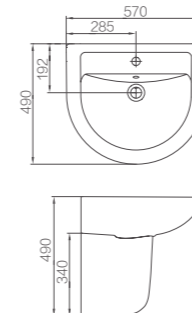

Size: 600x480x506mm
With Overflow

AP4031E

Under-counter Basin

Size: 512x351x209mm
With Overflow

ATX5942F

Under-counter Basin

Size: 580x420x198mm
With Overflow

AGP32037C/AGL9605C

Wall-hung Basin with Semi-pedestal

Size: 550x500x498mm
With Overflow

AGP32037D/AGL9605C

Wall-hung Basin with Semi-pedestal

Size: 650x500x498mm
With Overflow

AP4036

Under-counter Basin

Size: 545x365x205mm
With Overflow

AP31002C/AL9002C

Wall-hung Basin with Semi-pedestal

Size: 570x490x340mm
With Overflow

AGP32032E/AGL9604C

Wall-hung Basin with Semi-pedestal

Size: 650x495x495mm
With Overflow

AP306/AL901
Wall-hung Basin with Full Pedestal

Size: 420x415x800mm
With Overflow

AP304/AL901
Wall-hung Basin with Full Pedestal

Size: 520x480x810mm
With Overflow

AP31005C/AL9005A
Wall-hung Basin with Full Pedestal

Size: 500x480x820mm
With Overflow

AGP32037C/AGL9605A
Wall-hung Basin with Full Pedestal