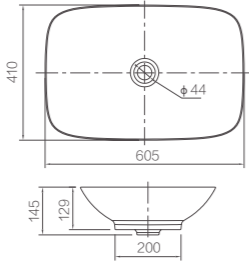

Size: 530x380x405mm
 Wash Down Flushing
 Dual Flush 6/4.2L
 Rough-in: P-trap 190mm

FB2649H

Wall-hung Toilet

Size: 645x380x415mm
 Wash Down Flushing
 Dual Flush 5/3.5L
 P-trap

AP41024B
 Counter-top Basin

Size: 400x400x160mm
 Without Overflow
 Various Colors are available

AP4303-Y
 Counter-top Basin

Size: 596x378x188mm
 With Overflow
 Various Colors are available

AP41024D
 Counter-top Basin

Size: 600x400x160mm
 Without Overflow
 Various Colors are available

AP41025D
 Counter-top Basin

Size: 600x400x160mm
 Without Overflow
 Various Colors are available

AP41026D
Counter-top Basin

Size: 600x400x135mm
Without Overflow

AP4206
Counter-top Basin

Size: 480x386x177mm
With Overflow

AP41002D
Semi-recessed Basin

Size: 600x400x185mm
With Overflow

AP41004C
Counter-top Basin

Size: 495x455x180mm
With Overflow

AP439E
Counter-top Basin

Size: 460x370x133mm
Without Overflow

AP4201
Counter-top Basin

Size: 456x456x146mm
Without Overflow