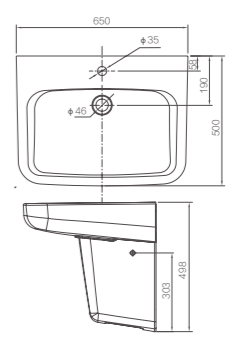

Size: 600x480x506mm
With Overflow

AP4031E

Under-counter Basin

Size: 512x351x209mm
With Overflow

ATX5942F

Under-counter Basin

Size: 580x420x198mm
With Overflow

AGP32037C/AGL9605C

Wall-hung Basin with Semi-pedestal

Size: 550x500x498mm
With Overflow

AGP32037D/AGL9605C

Wall-hung Basin with Semi-pedestal

Size: 650x500x498mm
With Overflow

AP4036

Under-counter Basin

Size: 545x365x205mm
With Overflow

AP31002C/AL9002C

Wall-hung Basin with Semi-pedestal

Size: 570x490x340mm
With Overflow

AGP32032E/AGL9604C

Wall-hung Basin with Semi-pedestal

Size: 650x495x495mm
With Overflow

AP306/AL901
Wall-hung Basin with Full Pedestal

Size: 420x415x800mm
With Overflow

AP304/AL901
Wall-hung Basin with Full Pedestal

Size: 520x480x810mm
With Overflow

AP31005C/AL9005A
Wall-hung Basin with Full Pedestal

Size: 500x480x820mm
With Overflow

AGP32037C/AGL9605A
Wall-hung Basin with Full Pedestal