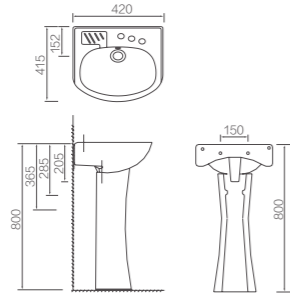

Wall-hung Basin with Semi-pedestal

Size: 550x500x498mm
With Overflow

AGP32037D/AGL9605C

Wall-hung Basin with Semi-pedestal

Size: 650x500x498mm
With Overflow

AP4036

Under-counter Basin

Size: 545x365x205mm
With Overflow

AP31002C/AL9002C

Wall-hung Basin with Semi-pedestal

Size: 570x490x340mm
With Overflow

AGP32032E/AGL9604C

Wall-hung Basin with Semi-pedestal

Size: 650x495x495mm
With Overflow

AP306/AL901
Wall-hung Basin with Full Pedestal

Size: 420x415x800mm
With Overflow

AP304/AL901
Wall-hung Basin with Full Pedestal

Size: 520x480x810mm
With Overflow

AP31005C/AL9005A
Wall-hung Basin with Full Pedestal

Size: 500x480x820mm
With Overflow

AGP32037C/AGL9605A
Wall-hung Basin with Full Pedestal

Size: 550x500x830mm
With Overflow

AP307E/AL907
Wall-hung Basin with Full Pedestal

Size: 575x493x805mm
With Overflow

AM7702/AL7702Z
Mop Sink with Pedestal

Size: 560x465x633mm

AN6701
Wall-hung Urinal

Size: 289x312x742mm
Back Inlet
Back Outlet