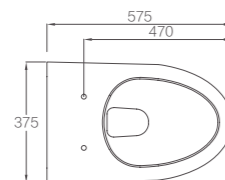

FB2656
Wall-hung Toilet

Size: 545x360x375mm
Wash Down Flushing
Dual Flush 6/4.2L
P-trap

NF206A
Wall-hung Toilet

Size: 560x375x370mm
Wash Down Flushing
Dual Flush 5/3.5L
P-trap

AKB1050
Smart Toilet

Size: 592x400x424mm
Wall-hung Pan
Wash Down Flushing
Dual Flush: 6/4.2L
P-trap
Rated Power: 1130W
Power Supply: AC 220V (50Hz)
Water Pressure: 0.1MPA-0.75MPA

Size: 560x365x370mm
Wash Down Flushing
Dual Flush 5/3.5L
P-trap

AB2170H
Wall-hung Toilet

Size: 530x364x345mm
Wash Down Flushing
Dual Flush 5/3.5L
P-trap

FB2662
Wall-hung Toilet

Size: 575x375x360mm
Wash Down Flushing
Dual Flush 6/4.2L
P-trap

FB2657
Wall-hung Toilet

Size: 540x373x373mm
Wash Down Flushing
Dual Flush 6/4.2L
P-trap

AB21001H
Wall-hung Toilet

Size: 564x370x350mm
Siphonic Flushing
Dual Flush 5/3.5L
P-trap

AB21002H
Wall-hung Toilet

Size: 560x375x355mm
Wash Down Flushing
Dual Flush 5/3.5L
P-trap