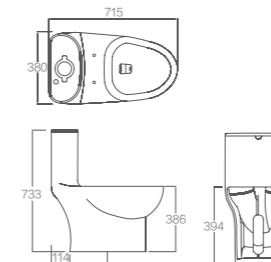

AG1176M/L
One piece Toilet

Size: 725x400x743mm
Siphonic Flushing
Dual Flush 5/3.5L
Rough-in: S-trap 300/400mm

AB1116-1M/L
One piece Toilet

Size: 712x375x707mm
Dual Flush 5/3.5L
AB1116-1M/L: Siphonic Flushing
S-trap 300/400mm
AB1116H: Wash Down Flushing
P-trap 185mm

AB1801M
One piece Toilet

Size: 679x371x693mm
Dual Flush 5/3.5L
Rough-in: S-Trap 300mm

AG1081-AM/L
One piece Toilet

Size: 653x371x670mm
Siphonic Flushing
Dual Flush 5/3.5L
Rough-in: S-trap 300/400mm

AG1003M/L
One piece Toilet

Size: 725x355x743mm
Siphonic Flushing
Dual Flush 5/3.5L
Rough-in: S-trap 300/400mm

AD1005M/L
One piece Toilet

Size: 695x375x722mm
Siphonic Flushing
Dual Flush 5/3.5L
Rough-in: S-trap 300/400mm

AG1253M/L
One piece Toilet