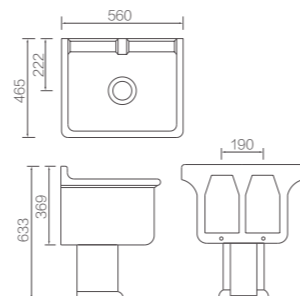

Size: 420x415x800mm
With Overflow

AP304/AL901
Wall-hung Basin with Full Pedestal

Size: 520x480x810mm
With Overflow

AP31005C/AL9005A
Wall-hung Basin with Full Pedestal

Size: 500x480x820mm
With Overflow

AGP32037C/AGL9605A
Wall-hung Basin with Full Pedestal

Size: 550x500x830mm
With Overflow

AP307E/AL907
Wall-hung Basin with Full Pedestal

Size: 575x493x805mm
With Overflow

AM7702/AL7702Z
Mop Sink with Pedestal

Size: 560x465x633mm

AN6701
Wall-hung Urinal

Size: 289x312x742mm
Back Inlet
Back Outlet

AN6703
Wall-hung Urinal

Size: 336x274x693mm
Back Inlet
Back Outlet

AN6704
Wall-hung Urinal

Size: 344x301x705mm
Back Inlet
Back Outlet

AN6705
Wall-hung Urinal

Size: 375x305x575mm
Back Inlet

AN660
Wall-hung Urinal

Size: 348x337x587mm
Back Inlet
Back Outlet

AN632
Wall-hung Urinal

Size: 365x345x745mm
Top Inlet/Back Inlet
Back Outlet

AN661
Wall-hung Urinal

Size: 372x317x597mm
Back Inlet
Back Outlet

AN639
Wall-hung Urinal