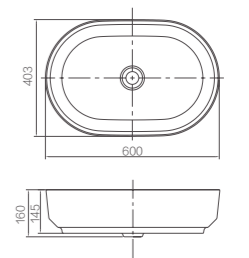

Size: 530x380x405mm
 Wash Down Flushing
 Dual Flush 6/4.2L
 Rough-in: P-trap 190mm

FB2649H

Wall-hung Toilet

Size: 645x380x415mm
 Wash Down Flushing
 Dual Flush 5/3.5L
 P-trap

AP41024B
 Counter-top Basin

Size: 400x400x160mm
 Without Overflow
 Various Colors are available

AP4303-Y
 Counter-top Basin

Size: 596x378x188mm
 With Overflow
 Various Colors are available

AP41024D
 Counter-top Basin

Size: 600x400x160mm
 Without Overflow
 Various Colors are available

AP41025D
 Counter-top Basin

Size: 600x400x160mm
 Without Overflow
 Various Colors are available

AP41026D
Counter-top Basin

Size: 600x400x135mm
Without Overflow

AP4206
Counter-top Basin

Size: 480x386x177mm
With Overflow

AP41002D
Semi-recessed Basin

Size: 600x400x185mm
With Overflow

AP41004C
Counter-top Basin

Size: 495x455x180mm
With Overflow

AP439E
Counter-top Basin

Size: 460x370x133mm
Without Overflow

AP4201
Counter-top Basin

Size: 456x456x146mm
Without Overflow