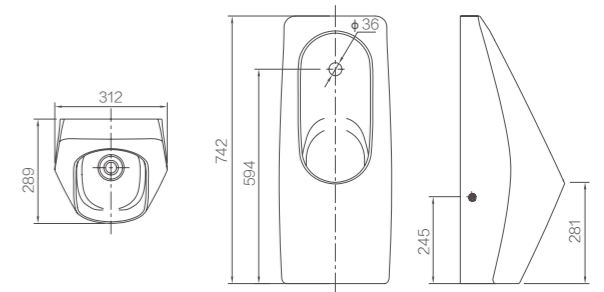

Size: 420x415x800mm
With Overflow

AP304/AL901
Wall-hung Basin with Full Pedestal

Size: 520x480x810mm
With Overflow

AP31005C/AL9005A
Wall-hung Basin with Full Pedestal

Size: 500x480x820mm
With Overflow

AGP32037C/AGL9605A
Wall-hung Basin with Full Pedestal

Size: 550x500x830mm
With Overflow

AP307E/AL907
Wall-hung Basin with Full Pedestal

Size: 575x493x805mm
With Overflow

AM7702/AL7702Z
Mop Sink with Pedestal

Size: 560x465x633mm

AN6701
Wall-hung Urinal

Size: 289x312x742mm
Back Inlet
Back Outlet

AN6703
Wall-hung Urinal

Size: 336x274x693mm
Back Inlet
Back Outlet

AN6704
Wall-hung Urinal

Size: 344x301x705mm
Back Inlet
Back Outlet

AN6705
Wall-hung Urinal

Size: 375x305x575mm
Back Inlet

AN660
Wall-hung Urinal