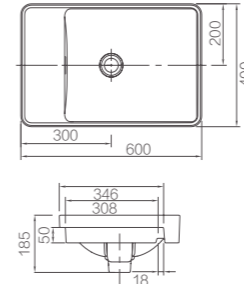

Size: 530x380x405mm
 Wash Down Flushing
 Dual Flush 6/4.2L
 Rough-in: P-trap 190mm

FB2649H

Wall-hung Toilet

Size: 645x380x415mm
 Wash Down Flushing
 Dual Flush 5/3.5L
 P-trap

AP41024B
 Counter-top Basin

Size: 400x400x160mm
 Without Overflow
 Various Colors are available

AP4303-Y
 Counter-top Basin

Size: 596x378x188mm
 With Overflow
 Various Colors are available

AP41024D
 Counter-top Basin

Size: 600x400x160mm
 Without Overflow
 Various Colors are available

AP41025D
 Counter-top Basin

Size: 600x400x160mm
 Without Overflow
 Various Colors are available

AP41026D
Counter-top Basin

Size: 600x400x135mm
Without Overflow

AP4206
Counter-top Basin

Size: 480x386x177mm
With Overflow

AP41002D
Semi-recessed Basin

Size: 600x400x185mm
With Overflow

AP41004C
Counter-top Basin

Size: 495x455x180mm
With Overflow

AP439E
Counter-top Basin

Size: 460x370x133mm
Without Overflow

AP4201
Counter-top Basin

Size: 456x456x146mm
Without Overflow