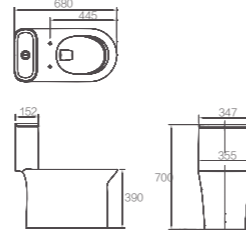

FB2656
Wall-hung Toilet

Size: 545x360x375mm
Wash Down Flushing
Dual Flush 6/4.2L
P-trap

NF206A
Wall-hung Toilet

Size: 560x375x370mm
Wash Down Flushing
Dual Flush 5/3.5L
P-trap

AKB1050
Smart Toilet

Size: 592x400x424mm
Wall-hung Pan
Wash Down Flushing
Dual Flush: 6/4.2L
P-trap
Rated Power: 1130W
Power Supply: AC 220V (50Hz)
Water Pressure: 0.1MPA-0.75MPA

Size: 560x365x370mm
Wash Down Flushing
Dual Flush 5/3.5L
P-trap

AB2170H
Wall-hung Toilet

Size: 530x364x345mm
Wash Down Flushing
Dual Flush 5/3.5L
P-trap

FB2662
Wall-hung Toilet

Size: 575x375x360mm
Wash Down Flushing
Dual Flush 6/4.2L
P-trap

FB2657
Wall-hung Toilet

Size: 540x373x373mm
Wash Down Flushing
Dual Flush 6/4.2L
P-trap

AB21001H
Wall-hung Toilet

Size: 564x370x350mm
Siphonic Flushing
Dual Flush 5/3.5L
P-trap

AB21002H
Wall-hung Toilet

Size: 560x375x355mm
Wash Down Flushing
Dual Flush 5/3.5L
P-trap

AB1167S
One piece Toilet

Size: 510x281x599mm
Toilet for Children
Siphonic Flushing
Single Flush 3.5L
Rough-in: S-trap 185mm

AB1802M/H
One piece Toilet

Size: 680x355x700mm
Dual Flush 5/3.5L
AB1802M: Siphonic Flushing
S-trap 300mm
AB1802H: Wash Down Flushing
P-trap 185mm