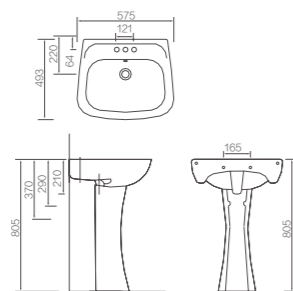

Wall-hung Basin with Semi-pedestal

Size: 550x500x498mm
With Overflow

AGP32037D/AGL9605C

Wall-hung Basin with Semi-pedestal

Size: 650x500x498mm
With Overflow

AP4036

Under-counter Basin

Size: 545x365x205mm
With Overflow

AP31002C/AL9002C

Wall-hung Basin with Semi-pedestal

Size: 570x490x340mm
With Overflow

AGP32032E/AGL9604C

Wall-hung Basin with Semi-pedestal

Size: 650x495x495mm
With Overflow

AP306/AL901
Wall-hung Basin with Full Pedestal

Size: 420x415x800mm
With Overflow

AP304/AL901
Wall-hung Basin with Full Pedestal

Size: 520x480x810mm
With Overflow

AP31005C/AL9005A
Wall-hung Basin with Full Pedestal

Size: 500x480x820mm
With Overflow

AGP32037C/AGL9605A
Wall-hung Basin with Full Pedestal

Size: 550x500x830mm
With Overflow

AP307E/AL907
Wall-hung Basin with Full Pedestal

Size: 575x493x805mm
With Overflow

AM7702/AL7702Z
Mop Sink with Pedestal

Size: 560x465x633mm

AN6701
Wall-hung Urinal

Size: 289x312x742mm
Back Inlet
Back Outlet