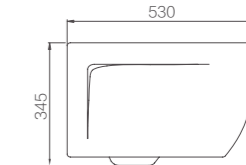

FB2656
Wall-hung Toilet

Size: 545x360x375mm
Wash Down Flushing
Dual Flush 6/4.2L
P-trap

NF206A
Wall-hung Toilet

Size: 560x375x370mm
Wash Down Flushing
Dual Flush 5/3.5L
P-trap

AKB1050
Smart Toilet

Size: 592x400x424mm
Wall-hung Pan
Wash Down Flushing
Dual Flush: 6/4.2L
P-trap
Rated Power: 1130W
Power Supply: AC 220V (50Hz)
Water Pressure: 0.1MPA-0.75MPA

Size: 560x365x370mm
Wash Down Flushing
Dual Flush 5/3.5L
P-trap

AB2170H
Wall-hung Toilet

Size: 530x364x345mm
Wash Down Flushing
Dual Flush 5/3.5L
P-trap

FB2662
Wall-hung Toilet

Size: 575x375x360mm
Wash Down Flushing
Dual Flush 6/4.2L
P-trap