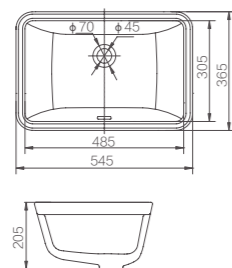

Size: 600x480x506mm
With Overflow

AP4031E

Under-counter Basin

Size: 512x351x209mm
With Overflow

ATX5942F

Under-counter Basin

Size: 580x420x198mm
With Overflow

AGP32037C/AGL9605C

Wall-hung Basin with Semi-pedestal

Size: 550x500x498mm
With Overflow

AGP32037D/AGL9605C

Wall-hung Basin with Semi-pedestal

Size: 650x500x498mm
With Overflow

AP4036

Under-counter Basin

Size: 545x365x205mm
With Overflow

AP31002C/AL9002C

Wall-hung Basin with Semi-pedestal

Size: 570x490x340mm
With Overflow

AGP32032E/AGL9604C

Wall-hung Basin with Semi-pedestal

Size: 650x495x495mm
With Overflow

AP306/AL901
Wall-hung Basin with Full Pedestal

Size: 420x415x800mm
With Overflow

AP304/AL901
Wall-hung Basin with Full Pedestal

Size: 520x480x810mm
With Overflow

AP31005C/AL9005A
Wall-hung Basin with Full Pedestal

Size: 500x480x820mm
With Overflow

AGP32037C/AGL9605A
Wall-hung Basin with Full Pedestal