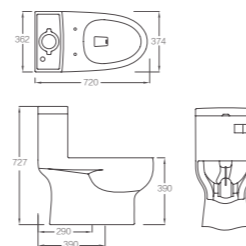

AB1801M
One piece Toilet

Size: 679x371x693mm
Dual Flush 5/3.5L
Rough-in: S-Trap 300mm

AG1081-AM/L
One piece Toilet

Size: 653x371x670mm
Siphonic Flushing
Dual Flush 5/3.5L
Rough-in: S-trap 300/400mm

AG1003M/L
One piece Toilet

Size: 725x355x743mm
Siphonic Flushing
Dual Flush 5/3.5L
Rough-in: S-trap 300/400mm

AD1005M/L
One piece Toilet

Size: 695x375x722mm
Siphonic Flushing
Dual Flush 5/3.5L
Rough-in: S-trap 300/400mm

AG1253M/L
One piece Toilet

Size: 685x370x725mm
Siphonic Flushing
Dual Flush 5/3.5L
Rough-in: S-trap 300/400mm

AG1078-1M/L
One piece Toilet

Size: 720x362x727mm
Siphonic Flushing
Dual Flush 5/3.5L
Rough-in: S-trap 300/400mm

AG1240-1M/L
One piece Toilet

Size: 702x397x668mm
Siphonic Flushing
Dual Flush 5/3.5L
Rough-in: S-trap 300/400mm

AG1007M/L
One piece Toilet

Size: 736x382x743mm
Siphonic Flushing
Dual Flush 5/3.5L
Rough-in: S-trap 300/400mm

AB1605M/L

One piece Toilet