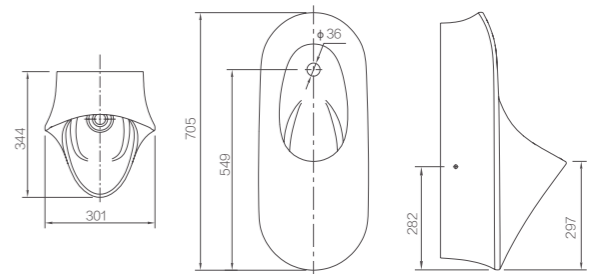

Size: 420x415x800mm
With Overflow

AP304/AL901
Wall-hung Basin with Full Pedestal

Size: 520x480x810mm
With Overflow

AP31005C/AL9005A
Wall-hung Basin with Full Pedestal

Size: 500x480x820mm
With Overflow

AGP32037C/AGL9605A
Wall-hung Basin with Full Pedestal

Size: 550x500x830mm
With Overflow

AP307E/AL907
Wall-hung Basin with Full Pedestal

Size: 575x493x805mm
With Overflow

AM7702/AL7702Z
Mop Sink with Pedestal

Size: 560x465x633mm

AN6701
Wall-hung Urinal

Size: 289x312x742mm
Back Inlet
Back Outlet

AN6703
Wall-hung Urinal

Size: 336x274x693mm
Back Inlet
Back Outlet

AN6704
Wall-hung Urinal

Size: 344x301x705mm
Back Inlet
Back Outlet

AN6705
Wall-hung Urinal

Size: 375x305x575mm
Back Inlet

AN660
Wall-hung Urinal