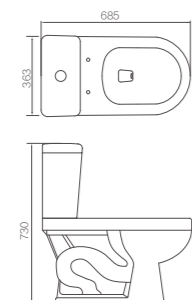

Close-coupled Toilet

Pan Size: 652x383x422mm
Cistern Size: 398x136x388mm
Rimless Design
Wash Down Flushing
Dual Flush 4.5/3L
Rough-in: P-Trap 185mm

AB2232H/AS8232D

Close-coupled Toilet

Pan Size: 669x377x420mm
Cistern Size: 394x150x402mm
Rimless Design
Wash Down Flushing
Dual Flush 4.5/3L
Rough-in: P-Trap 185mm

AB1187-AM/L

One piece Toilet

Size: 736x382x752mm
Siphonic Flushing
Dual Flush 5/3.5L
Rough-in: S-trap 300/400mm

AB1183M/L

One piece Toilet

Size: 730x376x752mm
Siphonic Flushing
Dual Flush 5/3.5L
Rough-in: S-trap 300/400mm

AB2231H/AS8231D

Close-coupled Toilet

Pan Size: 669x368x420mm
Cistern Size: 385x147x400mm
Rimless Design
Wash Down Flushing
Dual Flush 4.5/3L
Rough-in: P-Trap 185mm

AB2194H/AS8195D

Close-coupled Toilet

Pan Size: 645x380x415mm
Cistern Size: 400x130x385mm
Rimless Design
Wash Down Flushing
Dual Flush 4.5/3L
Rough-in: P-Trap 185mm

AB2133M/L AS8133D

Close-coupled Toilet

Pan Size: 685x363x390mm
Cistern Size: 180x375x340mm
Siphonic Flushing
Dual Flush 6/4.2L
Rough-in: S-trap 300/400mm

AB2118H /AS8103D

Close-coupled Toilet

Pan Size: 670x375x390mm
Cistern Size: 458x212x355mm
Wash Down Flushing
Dual Flush 6/4.2L
Rough-in: P-trap 185mm