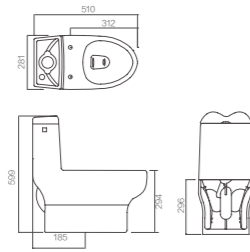

Size: 560x365x370mm
Wash Down Flushing
Dual Flush 5/3.5L
P-trap

AB2170H
Wall-hung Toilet

Size: 530x364x345mm
Wash Down Flushing
Dual Flush 5/3.5L
P-trap

FB2662
Wall-hung Toilet

Size: 575x375x360mm
Wash Down Flushing
Dual Flush 6/4.2L
P-trap

FB2657
Wall-hung Toilet

Size: 540x373x373mm
Wash Down Flushing
Dual Flush 6/4.2L
P-trap

AB21001H
Wall-hung Toilet

Size: 564x370x350mm
Siphonic Flushing
Dual Flush 5/3.5L
P-trap

AB21002H
Wall-hung Toilet

Size: 560x375x355mm
Wash Down Flushing
Dual Flush 5/3.5L
P-trap

AB1167S
One piece Toilet

Size: 510x281x599mm
Toilet for Children
Siphonic Flushing
Single Flush 3.5L
Rough-in: S-trap 185mm

AB1802M/H
One piece Toilet

Size: 680x355x700mm
Dual Flush 5/3.5L
AB1802M: Siphonic Flushing
S-trap 300mm
AB1802H: Wash Down Flushing
P-trap 185mm

AG1176M/L
One piece Toilet

Size: 725x400x743mm
Siphonic Flushing
Dual Flush 5/3.5L
Rough-in: S-trap 300/400mm

AB1116-1M/L
One piece Toilet

Size: 712x375x707mm
Dual Flush 5/3.5L
AB1116-1M/L: Siphonic Flushing
S-trap 300/400mm
AB1116H: Wash Down Flushing
P-trap 185mm