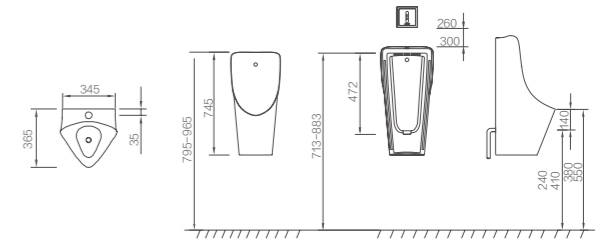

Size: 420x415x800mm
With Overflow

AP304/AL901
Wall-hung Basin with Full Pedestal

Size: 520x480x810mm
With Overflow

AP31005C/AL9005A
Wall-hung Basin with Full Pedestal

Size: 500x480x820mm
With Overflow

AGP32037C/AGL9605A
Wall-hung Basin with Full Pedestal

Size: 550x500x830mm
With Overflow

AP307E/AL907
Wall-hung Basin with Full Pedestal

Size: 575x493x805mm
With Overflow

AM7702/AL7702Z
Mop Sink with Pedestal

Size: 560x465x633mm

AN6701
Wall-hung Urinal

Size: 289x312x742mm
Back Inlet
Back Outlet

AN6703
Wall-hung Urinal

Size: 336x274x693mm
Back Inlet
Back Outlet

AN6704
Wall-hung Urinal

Size: 344x301x705mm
Back Inlet
Back Outlet

AN6705
Wall-hung Urinal

Size: 375x305x575mm
Back Inlet

AN660
Wall-hung Urinal

Size: 348x337x587mm
Back Inlet
Back Outlet

AN632
Wall-hung Urinal

Size: 365x345x745mm
Top Inlet/Back Inlet
Back Outlet

AN661
Wall-hung Urinal

Size: 372x317x597mm
Back Inlet
Back Outlet

AN639
Wall-hung Urinal