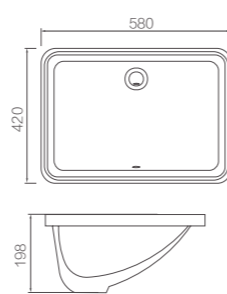

Size: 440x440x215mm
With Overflow

AP41007C
Semi-recessed Basin

Size: 540x455x185mm
With Overflow

AP41003D
Semi-recessed Basin

Size: 595x395x185mm
With Overflow

AP406E

Under-counter Basin

Size: 528x415x234mm
With Overflow

AP416E

Under-counter Basin

Size: 606x460x202mm
With Overflow

AP31005C/AL9005C

Wall-hung Basin with Semi-pedestal

Size: 500x480x506mm
With Overflow

AP31005D/AL9005G

Wall-hung Basin with Semi-pedestal

Size: 600x480x506mm
With Overflow

AP4031E

Under-counter Basin

Size: 512x351x209mm
With Overflow

ATX5942F

Under-counter Basin

Size: 580x420x198mm
With Overflow

AGP32037C/AGL9605C

Wall-hung Basin with Semi-pedestal

Size: 550x500x498mm
With Overflow

AGP32037D/AGL9605C

Wall-hung Basin with Semi-pedestal

Size: 650x500x498mm
With Overflow

AP4036

Under-counter Basin

Size: 545x365x205mm
With Overflow