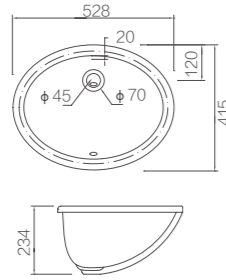

Size: 600x400x185mm
With Overflow

AP41004C
Counter-top Basin

Size: 495x455x180mm
With Overflow

AP439E
Counter-top Basin

Size: 460x370x133mm
Without Overflow

AP4201
Counter-top Basin

Size: 456x456x146mm
Without Overflow

AP41005C
Semi-recessed Basin

Size: 495x455x180mm
With Overflow

AP41006C
Counter-top Basin

Size: 550x455x185mm
With Overflow

AP4301
Counter-top Basin

Size: 448x448x190mm
With Overflow

AP476
Counter-top Basin

Size: 440x440x215mm
With Overflow

AP41007C
Semi-recessed Basin

Size: 540x455x185mm
With Overflow

AP41003D
Semi-recessed Basin

Size: 595x395x185mm
With Overflow

AP406E

Under-counter Basin

Size: 528x415x234mm
With Overflow

AP416E

Under-counter Basin

Size: 606x460x202mm
With Overflow

AP31005C/AL9005C

Wall-hung Basin with Semi-pedestal

Size: 500x480x506mm
With Overflow

AP31005D/AL9005G

Wall-hung Basin with Semi-pedestal