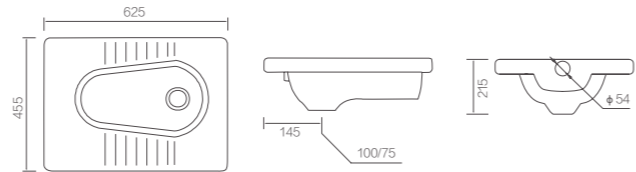

Size: 332x266x670mm
Back Inlet
Back Outlet

AN650
Wall-hung Urinal

Size: 408x376x720mm
Back Inlet
Back Outlet

FN6660C
Wall-hung Urinal

Size: 380x305x650mm
Back Inlet

AN636
Wall-hung Urinal with Sensor

Size: 370x357x770mm
Back Inlet
Back Outlet

AN630
Urinal for Children

Size: 252x314x429mm
Top Inlet
Bottom Outlet

ALD536C
Squatting Pan for Children
Size: 484x389x205mm
Bottom Outlet

ALD515-1E
Squatting Pan
Size: 600x450x256mm
Bottom Outlet with S Trap

ALD507CE
Squatting Pan
Size: 583x455x205mm
Bottom Outlet

ALD506B
Squatting Pan
Size: 646x500x330mm
Bottom Outlet with S Trap

ALD507CG
Squatting Pan
Size: 625x455x215mm
Bottom Outlet

AS117
Plastic Cistern for Squatting Pan
Size: 380x120x420mm