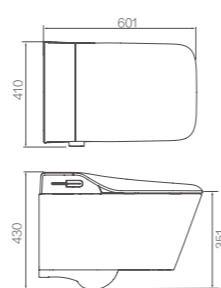

FB2656
Wall-hung Toilet

Size: 545x360x375mm
Wash Down Flushing
Dual Flush 6/4.2L
P-trap

NF206A
Wall-hung Toilet

Size: 560x375x370mm
Wash Down Flushing
Dual Flush 5/3.5L
P-trap

AKB1050
Smart Toilet

Size: 592x400x424mm
Wall-hung Pan
Wash Down Flushing
Dual Flush: 6/4.2L
P-trap
Rated Power: 1130W
Power Supply: AC 220V (50Hz)
Water Pressure: 0.1MPA-0.75MPA

AKB2130
Smart Toilet

Size: 601x410x430mm
Wall-hung Pan
Wash Down Flushing
Dual Flush: 6/4.2L
P-trap
Rated Power: 1130W
Power Supply: AC 220V (50Hz)
Water Pressure: 0.1MPA-0.75MPA

NF205A
Wall-hung Toilet

Size: 560x365x370mm
Wash Down Flushing
Dual Flush 5/3.5L
P-trap

AB2170H
Wall-hung Toilet

Size: 530x364x345mm
Wash Down Flushing
Dual Flush 5/3.5L
P-trap

FB2662
Wall-hung Toilet

Size: 575x375x360mm
Wash Down Flushing
Dual Flush 6/4.2L
P-trap